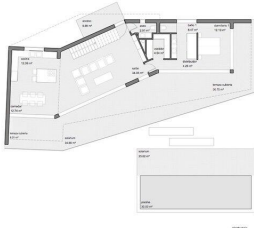

4 sovrum Villa till salu i Javea, Alicante

595.000€

Build your dream villa in Javea (the pearl of Costa Blanca) with sea and mountain views.

Our houses are built on a plot with an area of between 1,000 m2 and 1,440 m2.

Thanks to the large windows, the outside is integrated naturally in all parts of the house, giving the home all the light and tranquility needed to enjoy pleasant moments with loved ones.

We have several models that can be customized to the wishes of the buyer. This model is on 2 levels with semi open plan kitchen, 4 bedrooms, 3,5 bathrooms, terrace and garden with private pool.

This area of Javea is an oasis of greenery and countryside in what can only be described as a environment of authentic Mediterranean style, thanks to meticulous attention to protect the privacy of the owners whilst conserving the natural and beautiful surroundings, the native pines , giving one the sensation of being in the heart of the countryside and by the sea. The entire complex has night lighting, underground utilities, piped gas, sewage and drainage system and various green areas.

- The price advertised is the starting price of this new build project. Prices of properties in this project will depend on for instance size, bedrooms and level. Ask for current availability. -

4 sovrum	4 badrum	298m² Bygg storlek
1.000m² Tomtstorlek	☒ Simbassäng	☒ Pool
☒ newly built	☒ Sea Views	☒ garden
☒ terrace	☒ parking	☒ private pool
☒ air conditioning	☒ central heating	☒ Costa Blanca