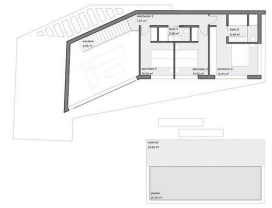

4 sovrum Villa till salu i Javea, Alicante

595.000€

Build your dream villa in Javea (the pearl of Costa Blanca) with sea and mountain views.

Our houses are built on a plot with an area of between 1,000 m2 and 1,440 m2.

Thanks to the large windows, the outside is integrated naturally in all parts of the house, giving the home all the light and tranquility needed to enjoy pleasant moments with loved ones.

We have several models that can be customized to the wishes of the buyer. This model is on 2 levels with semi open plan kitchen, 4 bedrooms, 3,5 bathrooms, terrace and garden with private pool.

This area of Javea is an oasis of greenery and countryside in what can only be described as a environment of authentic Mediterranean style, thanks to meticulous attention to protect the privacy of the owners whilst conserving the natural and beautiful surroundings, the native pines , giving one the sensation of being in the heart of the countryside and by the sea. The entire complex has night lighting, underground utilities, piped gas, sewage and drainage system and various green areas.

- The price advertised is the starting price of this new build project. Prices of properties in this project will depend on for instance size, bedrooms and level. Ask for current availability. -

4 sovrum	4 badrum	298m² Bygg storlek
1.000m² Tomtstorlek	☒ Simbassäng	☒ Pool
☒ newly built	☒ Sea Views	☒ garden
☒ terrace	☒ parking	☒ private pool
☒ air conditioning	☒ central heating	☒ Costa Blanca