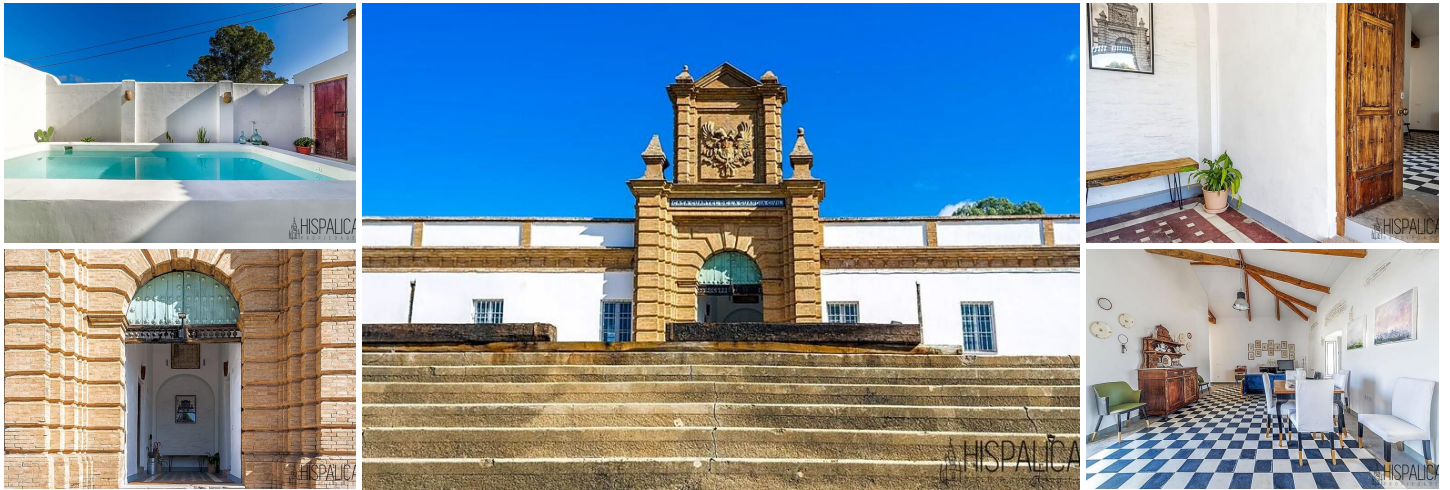

2 sovrum Villa till salu i Villanueva del Río y Minas, Sevilla

250.000€

Discover the history and charm in this captivating house built on the ruins of an old Guardia Civil barracks in the heart of Villanueva del Río! This unique house has been designed with special respect for the historic buildings on the façade, giving it an incomparable character and authenticity.

History and Modernity:

Construction On Historic Ruins: This house rises on the ruins of a former Guardia Civil barracks, respectfully preserving the historic facade constructions and giving the property a unique character.

Charming Interior Design:

Two Spacious Bedrooms and Bathrooms: The house has two spacious bedrooms and two bathrooms, offering comfort and privacy for its residents.

Open Living Room to Kitchen: Enjoy a beautiful open plan living room that integrates harmoniously with the kitchen, creating a cosy and functional space.

Barbecue: The barbecue area adds a special touch to enjoy delicious meals outdoors.

Additional Amenities:

Two Parking Spaces: The property has the convenience of two parking spaces, providing convenience and accessibility. This charming house is not just a dwelling, but a living testimony to the past that has been transformed into a modern and charming home. Every peck and crack tells a story while providing you with all the modern conveniences you