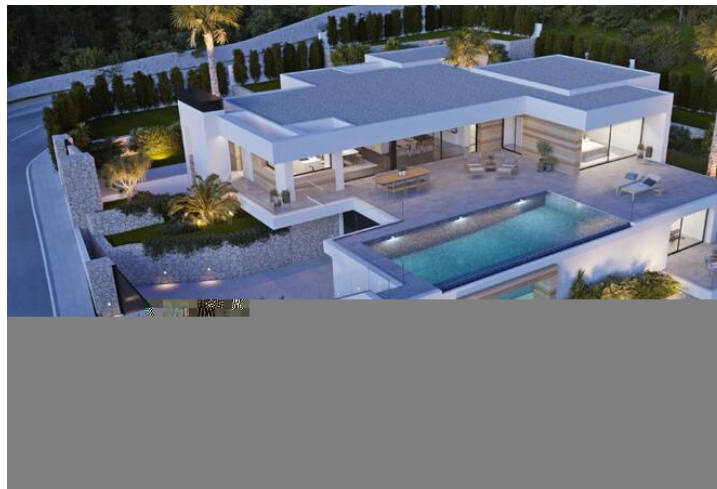

## 3 sovrum Villa till salu i Benissa, Alicante

1.800.000€

A new build villa that stands out for its careful distribution, intended to reinforce the union of interior and exterior, and glass walls that can be hidden away to create open-plan spaces that make the home more enjoyable. The single-floor distribution gives added comfort to the home, spread between two wings, one with three double bedrooms, each one with an in-suite bathroom, and the other with common areas, a spacious kitchen, living room, dining area, bathroom, etc. The ground floor has a large space that can be intended for a variety of uses, from creating a guest house, to an entertainment room/movie theater, a gym, etc., with the advantage of being directly accessible from the main level. This area also includes a parking and storage space. The design and attention to detail is reflected in both the interior and exterior spaces, with a sensible selection of covered elements with a wood-inspired finish, paneled walls that allow light to pass through while also providing a sense of comfort, planters, a glass wall by the pool that offers a direct view of the sea.