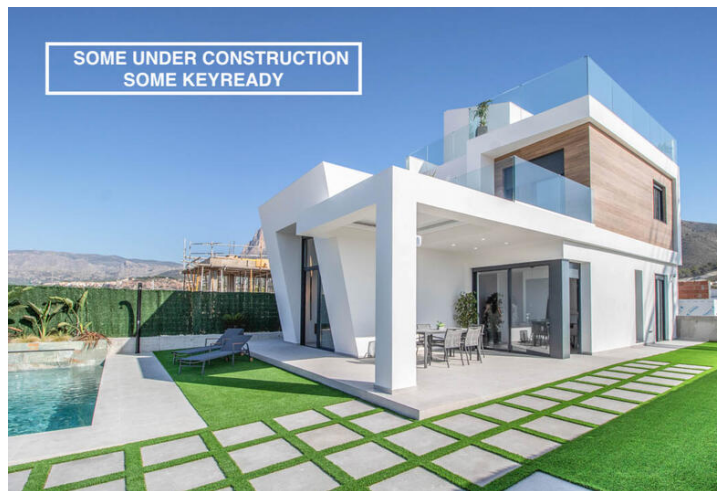

3 sovrum Villa till salu i Finestrat, Alicante

549.000€

The town of Finestrat is located at the foot of Puig Campana. The town is 265 metres above sea level, which gives it exclusive views from many points. This beautiful town is also a paradise for golf lovers, as there are several top quality golf courses just a few kilometres from the city of Benidorm. Finestrat is a privileged location with great natural beauty. A quiet place, far from the hustle and bustle of the big cities, with access to all kinds of services and leisure areas. Discover our residential complex in Finestrat: 22 detached villas in a modern and minimalist style. Each villa is located on a plot of approximately 350 sq_m and has been carefully designed to offer complete tranquillity and comfort, thanks to large and bright rooms that invite you to enjoy the outdoors and the surrounding nature. All villas have - Large open plan lounge-dining room-kitchen (double height lounge). - Fitted kitchen with island overlooking the living area and pool. - 3 complete bathrooms (2 en suite). - 3 double bedrooms. Master bedroom suite with walk-in wardrobe, en-suite bathroom and direct access to the first floor. - Double bedroom with fitted wardrobe on the ground floor. Large private outdoor space of almost 300 sq_m (veranda and private garden, with the option of a sunken lounge as an extra) - Private swimming pool 7x3m. - Parking on the plot, (with the option of a second parking space, as an extra). - Optional basement (as an extra of 70.000€) Some villas are turnkey. Prices from 549.000€.