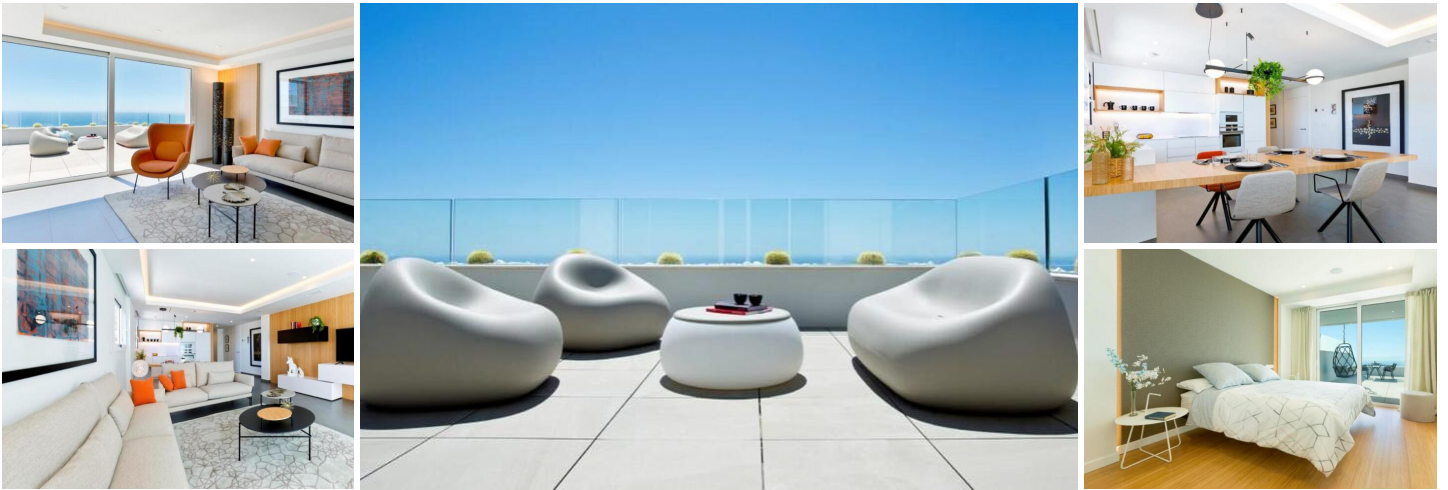

3 sovrum Lägenhet till salu i Benitachell, Alicante

483.000€

Apartment for sale in urbanización Cumbre del Sol, located right on the beach, in the municipality of Benitachell, between Jávea and Moraira, on the Costa Blanca North. A promotion that, due to its location, enjoys the spectacular views of the sea for which the Residential Resort Cumbre del Sol is internationally recognized. A truly perfect place for those who want to enjoy the Mediterranean climate and the beautiful sunrises, in a private residence next to the sea. The residence has 24 luxury apartments that stand out for their size, with an area of more than 240m² and terraces of 40m², 3 bedrooms and with distributions designed to enjoy the sea views and the natural light, details that result in a modern and elegant design shapes. This, together with the equipment, both in materials and in technology aimed at the realization of very energy-efficient homes, makes the apartments ideal for staying all year round or for enjoying holiday periods. Each apartment also has a covered parking space with pre-installation of electric car charging point and storage.