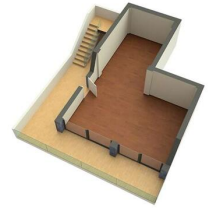

3 sovrum Villa till salu i Benitachell, Alicante

1.700.000€

The residential a collection of plots offering a distinct infrastructure comprising personalized street lighting, video surveillance system with cameras, tiled pavements, ducted mains gas, dry stone walls, individual satellite dishes, motion detector on the front of the building, intercom at the entrance to the plot connected to the house, ...Plots with fantastic sea views spanning right across from the Cabo de la Nao (Javea), to the Balearic Islands and the Ifach Rock, with views towards the Bernia and Aitana mountain ranges inland, and of course, the magnificent Mediterranean Sea.