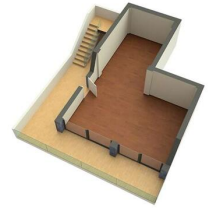

## 3 sovrum Villa till salu i Benitachell, Alicante

1.700.000€

The residential a collection of plots offering a distinct infrastructure comprising personalized street lighting, video surveillance system with cameras, tiled pavements, ducted mains gas, dry stone walls, individual satellite dishes, motion detector on the front of the building, intercom at the entrance to the plot connected to the house, ...Plots with fantastic sea views spanning right across from the Cabo de la Nao (Javea), to the Balearic Islands and the Ifach Rock, with views towards the Bernia and Aitana mountain ranges inland, and of course, the magnificent Mediterranean Sea.