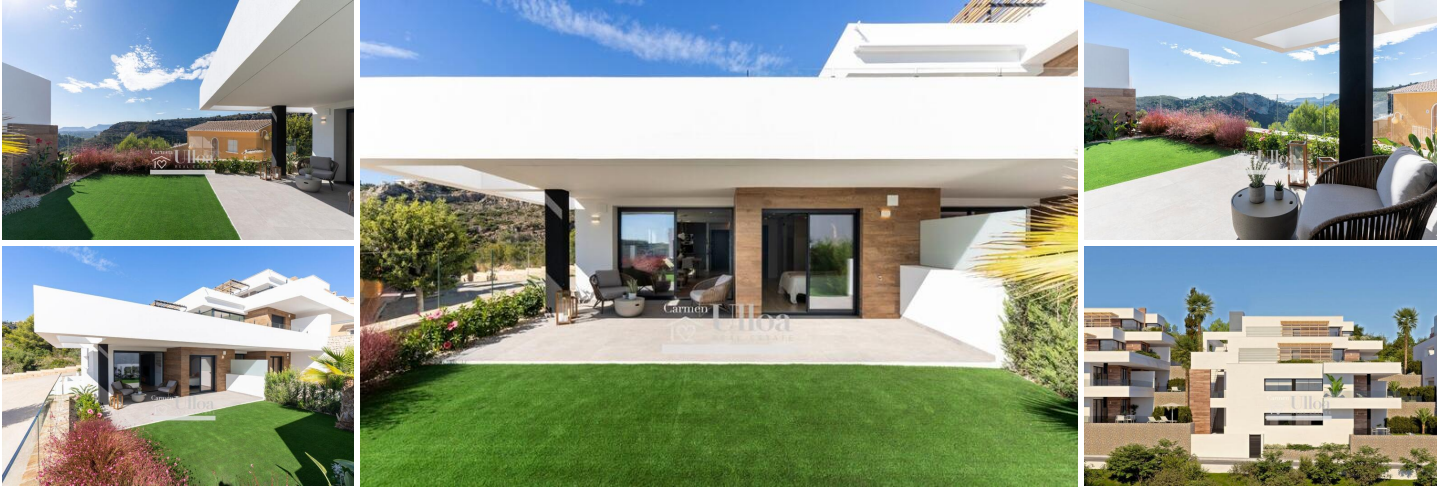

2 sovrum Lägenhet till salu i Benitachell, Alicante

470.000€

Cumbre del Sol a destination to enjoy every day of the year, paradisiacal coves and beaches, restaurants, pharmacy, medical centre, supermarket, beauty salon, horse riding, tennis and paddle tennis, and next to the international school LES