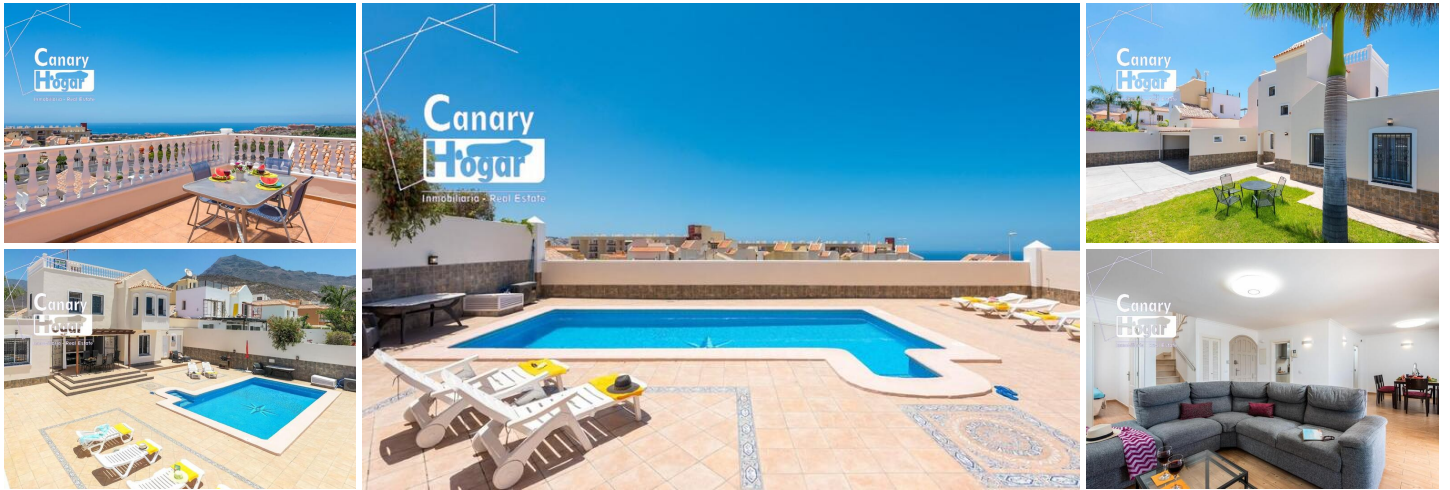

6 sovrum Villa till salu i Adeje, Tenerife

1.400.000€

We have for sale Villa in El Madroñal has been reformed in 2020, built on a Plot 558 m2. Villa with a living area of 139 m2 on 3 levels after major repairs.~On the ground floor there is a spacious living and dining room with access to the patio, a separate kitchen, 3 bedrooms and 3 bathrooms.~On the first floor there are 2 bedrooms, 1 bathroom and a spacious master bedroom with its own bathroom.~On the upper floor there is a terrace with panoramic views to the mountains, the surroundings and the ocean. There is a spacious patio with an owner's pool, a relaxation area with sun loungers, a removable barbecue area, as well as a courtyard garden and parking.~The villa is suitable for a comfortable family stay, as well as investment for tourist rental, the villa has a tourist license. Don't miss this opportunity.~