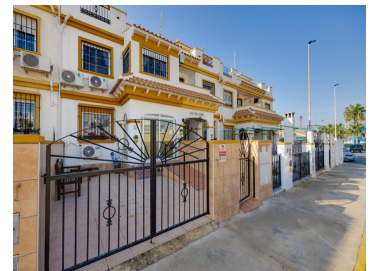

2 sover m Li l ght ga r d s H d P, o e e g v g A t c n d B H h a g
9. 000000

This charming 1-bedroom apartment with built-in wardrobes, located in the heart of Torrevieja, is perfect for those looking for comfort and proximity to all services It has 1 full bathroom equipped with a shower and a functional open-plan kitchen that blends perfectly with the living-dining room, creating a warm and welcoming atmosphere The apartment includes a closed balcony with glass windows, ideal for enjoying the space at any time of the year The building has a communal solarium where you can relax in the sun, a large communal patio to enjoy outdoors, and access by elevator An excellent opportunity to live or invest in one of the most central areas of Torrevieja

1 sovrum
Laundry Room

1 badrum
Patio

47m² Bygg storlek
Furnished