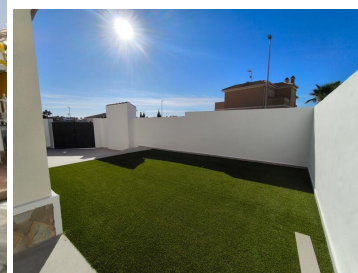

## 3 sovrum Radhus till salu i Ciudad Quesada, Alicante

249.900€

Discover this stunning townhouse in Rojales, Ciudad Quesada, designed for those looking for comfort, style and a privileged location. Perfect distribution: Basement: Versatile space ideal as a games room, gym or storage. Ground floor: Spacious living-dining room, independent kitchen with access to the garden, one bedroom and a complete bathroom. First floor: Two double bedrooms, both with private terraces, and an additional bathroom. Unique outdoor spaces: With 115 m<sup>2</sup> built and a private garden of 116 m<sup>2</sup>, this house is ideal to enjoy the outdoors. The plot has direct access to the communal swimming pool, an artificial grass area and enough space to relax under the Mediterranean sun. Comprehensive refurbishment and modern design: Everything has been renovated with comfort and quality in mind: Modern floors and finishes throughout the house. Smoothed walls and new interior carpentry. Completely redesigned bathrooms with tiling and premium sanitary ware. Modern designer kitchen, equipped with new appliances. Elegant decoration and contemporary furniture, with lighting that highlights each space. Brightness and spectacular views: The house is very sunny and offers views of the sea, the La Mata lagoon and the communal swimming pool. Ideal location: Only 6 km from the beaches of Guardamar. 3 km from the centre of Ciudad Quesada and close to the golf course. Close to supermarkets, restaurants and essential services. This house is perfect for those who value space, comfort and a quiet but well connected environment. Don't miss the opportunity to make it yours! Contact us and schedule your visit!