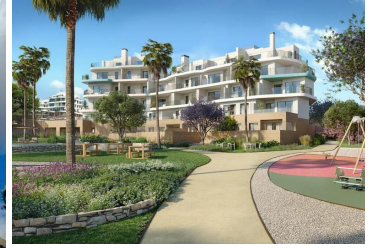

## 4 sovrum Villa till salu i Murcia, Murcia

1.490.000€

Fantastic design, majestic, sublime, located in one of the highest areas of Altorreal, with which the views are guaranteed; beautiful sunsets, where the interior and exterior spaces blend, creating a unique atmosphere. Innovative design with 3 floors; total built area 620m<sup>2</sup>: First floor and second floor with 320m<sup>2</sup>, ground floor of 300m<sup>2</sup>, built on a plot of 815m<sup>2</sup>. The house is accessed from the second floor, where you find a large entrance hall, very bright, and the bedroom area. Master bedroom, very spacious and full of light, wonderful views, with ensuite bathroom and large dressing room. Two further bedrooms with shared bathroom. The first floor is accessed from the upper floor by stairs or lift and from the garden and pool area. Spacious living room, all glazed, elegant, minimalist and at the same time cosy. Fully equipped kitchen, with access to an outdoor patio, ideal for breakfasts. This floor also has a complete bathroom. The ground floor, which again is reached from the garden and by stairs or lift, is simply extraordinary; 300m<sup>2</sup> of games area, gymnasium, cinema, kitchen/dining room, bedroom and bathroom; surrounded by sliding doors with access to an outdoor terrace with garden, lots of light. The pool and garden area is wonderful, with panoramic views over the whole of Altorreal. Easy maintenance garden with pergola ideal for gatherings with family and friends. The property is built with high quality materials and finishes, making it a unique and impeccable residence. Air conditioning hot/cold in all rooms, heating by radiators. Unbeatable location and surroundings. . The Urbanization Altorreal is located 8Km from Murcia capital, has all the necessary services; schools, supermarkets, pharmacies, bus stop as well as a magnificent 18-hole golf course and a wide variety of restaurants.