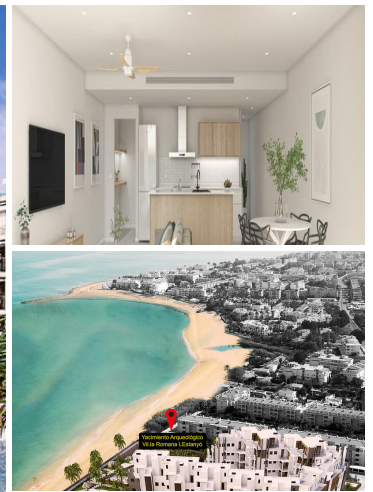

3 soveværelse Lejlighed til salg i Denia, Alicante

365.000€

If you want to live in paradise, Denia is your destination. In the heart of Marina Alta, in the north of the province of Alicante, you will find more than 20 kilometers of wonderful beaches, with fine sand to the north and rocky coves to the south. A beautiful city, with wonderful views of the Mediterranean, a wide range of shops, leisure and restaurants... With a Roman and Arab past that is evident in its walls, its streets and its castle. Directly on the beachfront, we find L Estanyo Villa Romana, a private residential complex made up of 2 and 3-bedroom apartments with large terraces from which you can enjoy fantastic sea views. The residential offers large garden areas where you can enjoy pleasant walks or moments of relaxation reading your favorite book, pleasant and refreshing baths in its pools, one of which is exclusively for the little ones in the house. Thanks to its unbeatable location, going down to enjoy the beach and the Mediterranean Sea will be easier than ever, since you can step on the sand as soon as you leave the residence. Take advantage of this opportunity and open a very exclusive home in Denia!