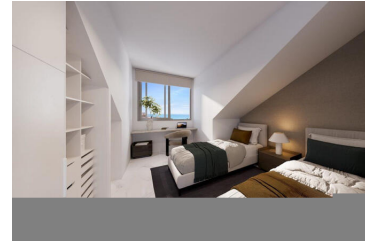

3 chambre Maison de Ville à vendre dans Benalmadena Costa, Málaga

676.000€

The Project

An exclusive boutique development of only sixteen 3 and 4 bedroom homes with large terraces and south facing design to improve your quality of life.

The Vision

MACAN BEACH RESIDENCES is a lifestyle that integrates technology, wellbeing, design and quality in each of its spaces.

Very Uncommon Common Areas

All common areas have been designed so that they can be enjoyed as another extension of your home. The pool has a saline chlorination treatment, a more environmentally friendly, natural and healthy option.

Exteriors

Residents will find an outdoor lounge-kitchen with BBQ and chill-out area. An ideal space for shared outdoor experiences.

Wellness Space

At MACAN BEACH RESIDENCES you will find a space with a gym, sauna, changing room and relaxation area. The ideal space to take care of body and mind.