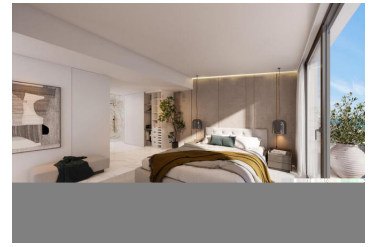

3 chambre Maison de Ville à vendre dans Benalmadena Costa, Málaga

676.000€

The Project

An exclusive boutique development of only sixteen 3 and 4 bedroom homes with large terraces and south facing design to improve your quality of life.

The Vision

MACAN BEACH RESIDENCES is a lifestyle that integrates technology, wellbeing, design and quality in each of its spaces.

Very Uncommon Common Areas

All common areas have been designed so that they can be enjoyed as another extension of your home. The pool has a saline chlorination treatment, a more environmentally friendly, natural and healthy option.

Exteriors

Residents will find an outdoor lounge-kitchen with BBQ and chill-out area. An ideal space for shared outdoor experiences.

Wellness Space

At MACAN BEACH RESIDENCES you will find a space with a gym, sauna, changing room and relaxation area. The ideal space to take care of body and mind.