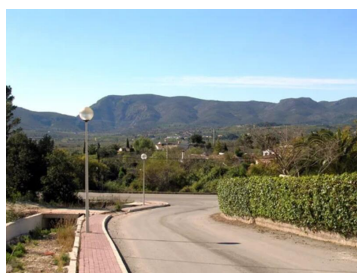

## Landa till salu i Javea, Alicante

195.000€

COMMERCIAL Building plots for sale in La Ermita/Montgo area, positioned for maximum natural light with south, east, and west orientations. Offering stunning panoramic views of the golf course in Jávea, the charming town of Benitachell, and the Montgó mountain range. Plots in a fully urban area, ready for construction with only a building permit required. Each plot spans 1,000 m<sup>2</sup> with a 20% buildable volume under current urban regulations. Ideal for commercial building projects surrounded by nature with easy access to nearby amenities including a supermarket at 3 mins drive, golf course 8 mins away, and Javea and Jesus Pobre just 10 mins from your new headquarters.