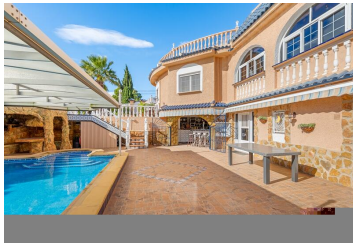

6 sovrum Villa till salu i San Fulgencio, Alicante

480.000€

Built in 1990, this independent villa located in La Marina (San Fulgencio) offers six bedrooms and six bathrooms, with 461 m² of built space on an 825 m² plot. The property is south-facing and includes a private pool (featuring an automatic pool cover), multiple terraces, and gardens designed for both relaxation and practicality.

Inside, the villa features built-in wardrobes, air conditioning, and a fireplace, ensuring comfort throughout the year. The rooftop terrace includes a sauna and a gym, while solar panels contribute to energy efficiency. There's also a basement with extra storage space, a laundry room, and a garage, as well as a carport for additional parking.

The outdoor area is ideal for entertaining, with covered dining area and outdoor kitchen. The pool area includes space for relaxing or hosting gatherings. An alarm system adds security, and the home is offered furnished for immediate use.