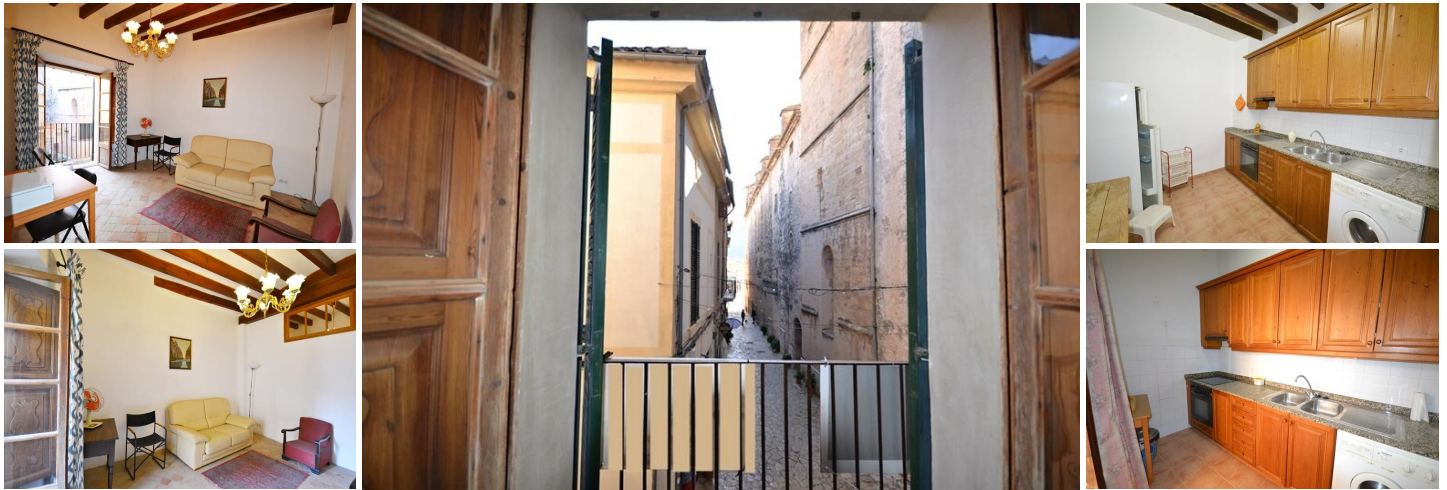

6 sovrum Duplex till salu i Pollença, Mallorca

925.000€

Incredible property, in the village for sale in the heart of Pollensa, Mallorca. Property; consisting of a block of 3 floors, plus a large porch and 2 locals in the centre of Pollensa, great investment in the heart of Pollensa, exclusive area. This fantastic house has a corner plot of approximately 104 m² and its location is unbeatable, just metres from the Plaza Major with views to it, that is to say in the very centre of Pollensa, just steps away from the shops, restaurants and bars. The property has a constructed area of approx. 395 m², recently renovated roof. Divided into 2 small commercial premises and 3 flats, excellent rental opportunities, plus a huge porchloft. On the ground floor, commercial premises with approx. 20 m² and 40 m². On the first and second floor of the property there are two flats with authentic Majorcan elements such as terracotta tiles, wooden beams and high ceilings. The third floor is a beautiful duplex. The flats could be lived in as they are or they could be renovated and upgraded into one large property. Contact us for more information on this excellent investment opportunity in the centre of Pollensa, Mallorca. Maria +34 651 14 91 22 or maria@living-pollensa.com

- | | | |
|--|---|--|
|  6 sovrum |  3 badrum |  395m ² Bygg storlek |
|  104m ² Tomtstorlek |  10 minutes to Golf Course |  Charming property |
|  Close to all Amenities |  Easy Renting |  Electricity |
|  Good road access |  Ideal Family Home |  Living room with dining area |
|  Pantry |  Residential Location |  Tastefully decorated |
|  Tiles floor |  Walking distance to cafés / restaurants |  Wooden beams |
| | |  Wooden doors |