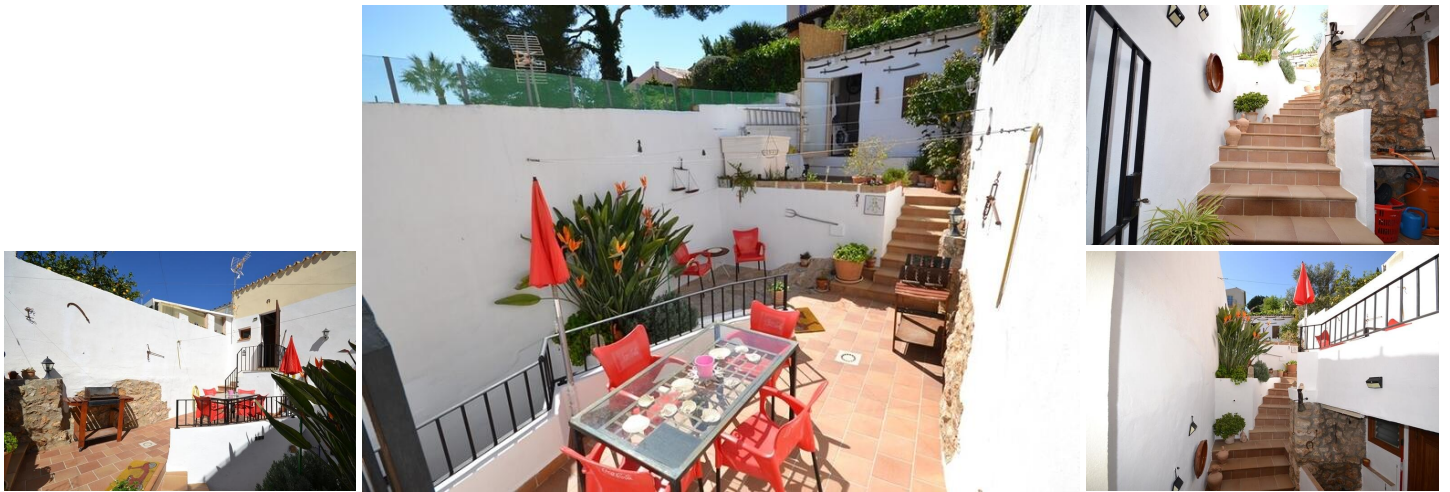

3 sovrum Duplex till salu i Pollença, Mallorca

650.000€

POSSIBILITY OF EXCHANGE!

TOWN HOUSE WITH HOLIDAY LICENCE FOR SALE, POLLENÇA, MALLORCA.

Town house ready to live in with holiday licence.

Peculiar house because of the different heights and stairs leading to each room.

Consists of entrance living room, kitchen dining room, sunny patio in different heights and outside bathroom. Upstairs three double bedrooms, one with access to the patio and a bathroom. Utility room.

The house is ready to move into, it was renovated a few years ago.

Please do not hesitate to contact us to arrange a viewing; +34 651 14 91 22

3 sovrum	2 badrum	123m² Bygg storlek
☒ 10 minutes to Golf Course	☒ Charming property	☒ Close to all Amenities
☒ Completely Equipped Kitchen	☒ Courtyard	☒ Dining room with fireplace
☒ Easy Renting	☒ Good road access	☒ Ideal Family Home
☒ Laundry room	☒ Mountain view	☒ Newly Built
☒ Pantry	☒ Quiet Location	☒ Space for Pool
☒ Terrace	☒ Tiles floor	☒ Walking distance to cafés / restaurants
☒ Wooden beams	☒ Wooden doors	

Fastighet som marknadsförs av Living Pollença

www.spainpropertyportal.com/sv/