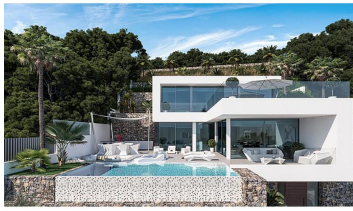

4 sovrum Villa till salu i Calpe, Alicante

1.550.000€

New built villa for sale with sea views in Calpe, located in a quiet residential area 2 km from Puerto Blanco and from its beautiful beach. This exclusive modern design luxury villa enjoys stunning panoramic sea views.

It is located on a spacious plot and has a total constructed area of 427 m² distributed over 2 floors and basement.

On the ground floor there is a spacious living room with an open kitchen that gives access to the terrace, the infinity pool, and the BBQ area. On this floor there is also a double bedroom with an en-suite bathroom and a dressing room and a guest toilet. On the first floor there are 3 double bedrooms all with dressing room, en-suite bathroom, and with access to a terrace. In the basement, which is connected by elevator to the rest of the house, there is a large double garage, an entrance hall, a multifunctional room of 60m², a storage room, a utility room, and a bathroom. The villa is built with only high-quality materials.

The garden is included and has automatic irrigation system. This project stands out for its wonderful views and for its innovative design.

Interested? Do not hesitate and contact us. We are happy to help you further.