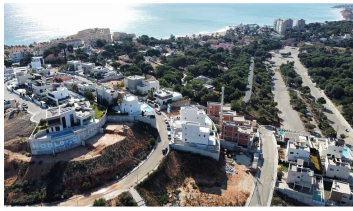

4 sovrum Villa till salu i Orihuela Costa, Alicante

1.430.000€

Luxurious new build villas located in the exclusive area of Campoamor, just 500 metres from the beach and surrounded by services and facilities.

An exclusive development of only 6 luxury 4 bedroom villas built on a 500m² plot with large terraces, gardens, private pool, basement garage.

Each villa has a lift from the basement to the large solarium. On the ground floor are the open kitchen, dining room, living room, a bedroom with ensuite bathroom and a guest toilet. On the second floor are the other three bedrooms and two bathrooms. In the large garage-basement is a laundry room and a bathroom.

These beautiful villas are ideally located just 500 meters from the beach and within walking distance of bars, restaurants, and the popular commercial center 'La Zenia Boulevard'. Campoamor is a great development, very close to the sea and has nearby health, sports and leisure facilities.