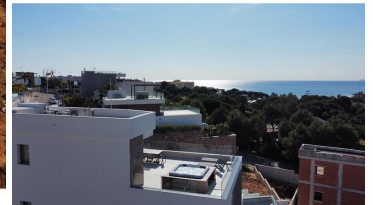

4 sovrum Villa till salu i Orihuela Costa, Alicante

1.430.000€

Luxurious new build villas located in the exclusive area of Campoamor, just 500 metres from the beach and surrounded by services and facilities.

An exclusive development of only 6 luxury 4 bedroom villas built on a 500m² plot with large terraces, gardens, private pool, basement garage.

Each villa has a lift from the basement to the large solarium. On the ground floor are the open kitchen, dining room, living room, a bedroom with ensuite bathroom and a guest toilet. On the second floor are the other three bedrooms and two bathrooms. In the large garage-basement is a laundry room and a bathroom.

These beautiful villas are ideally located just 500 meters from the beach and within walking distance of bars, restaurants, and the popular commercial center 'La Zenia Boulevard'. Campoamor is a great development, very close to the sea and has nearby health, sports and leisure facilities.