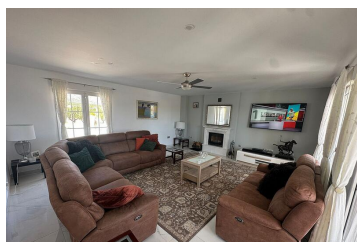

6 sovrum Villa till salu i Pinoso, Alicante

489.995€

Key ready 6 bedroom villa in Pinoso with guest annex, garage and summer kitchen.. We are pleased to present this beautiful villa in the town of Pinoso with its stunning views of the surrounding mountains with its own 2 bedroom guest house, double garage and summer kitchen with full bathroom.

When entering the Villa you walk into a lovely hallway with double doors leading to the beautifully decorated lounge, you have a separate dining area again presented beautifully which could make a 4th bedroom in the main house, a fully equipped lovely size kitchen and utility room, a fully equipped downstairs bathroom, upstairs there is a large master bedroom with ensuite and 2 further double bedrooms with a family bathroom.

Outside you have a 2 bedroom guest house with bathroom and fully equipped kitchen, the summer kitchen is perfect for entertaining and has its own bathroom, Solar panels for free daytime electric and a large storage shed