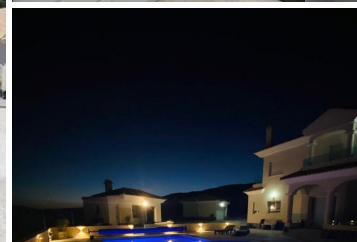

6 sovrum Villa till salu i Pinoso, Alicante

489.995€

Key ready 6 bedroom villa in Pinoso with guest annex, garage and summer kitchen.. We are pleased to present this beautiful villa in the town of Pinoso with its stunning views of the surrounding mountains with its own 2 bedroom guest house, double garage and summer kitchen with full bathroom.

When entering the Villa you walk into a lovely hallway with double doors leading to the beautifully decorated lounge, you have a separate dining area again presented beautifully which could make a 4th bedroom in the main house, a fully equipped lovely size kitchen and utility room, a fully equipped downstairs bathroom, upstairs there is a large master bedroom with ensuite and 2 further double bedrooms with a family bathroom.

Outside you have a 2 bedroom guest house with bathroom and fully equipped kitchen, the summer kitchen is perfect for entertaining and has its own bathroom, Solar panels for free daytime electric and a large storage shed