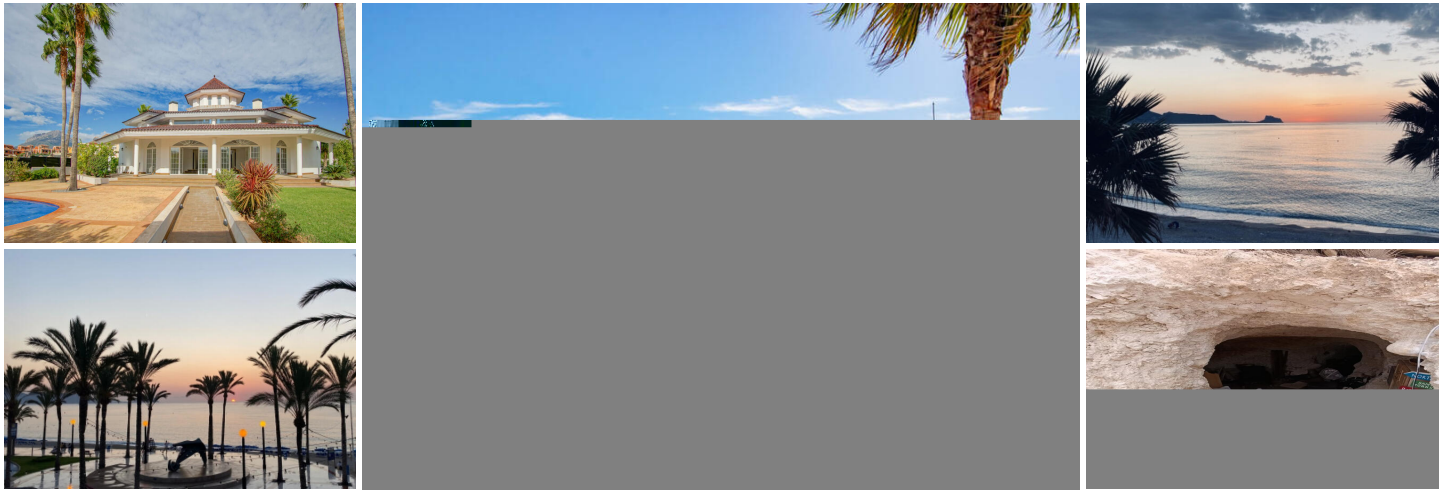

5 sovrum Villa till salu i El Tosalet (Alfaz del Pi), Alicante

1.510.000€

New large Colonial villa for sale on an excellent flat location in a beautiful and quiet area, very close to all amenities. The villa was built in 2014 but has not yet been inhabited. It is distributed over three floors. The first floor consists of a spacious entrance hall with guest bathroom, a staircase hall with double height, a large living space with on the same level access to a large sunny terrace, a modern kitchen, 1 large bedroom with walk-in closets and a bathroom en suite. On the second floor there are 2 large bedrooms with bathrooms en suite with access to a sunny terrace. In the basement there is another living-dining room, separate kitchen with pantry, 2 bedrooms with bathrooms en suite, a cinema room, a jacuzzi room, a large sauna overlooking the english patio with trees. There is also access downstairs to the garage, a pet laundry room and a storage room. The 1100 m2 plot has a beautiful mature garden with tall palm trees and a private pool. The villa exudes luxurious colonial architecture with lots of natural light. Definitely worth a look if you like that style.