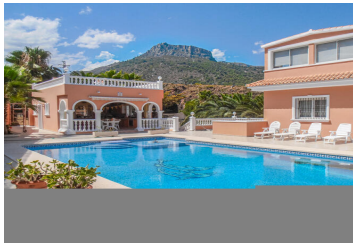

## 4 sovrum Villa till salu i Altea, Alicante

2.250.000€

Modern new build villa for sale in Altea, located in a residential area with beautiful sea views. This impressive villa has a total built area of 610m<sup>2</sup> and is built on a plot of 1,383m<sup>2</sup>. The villa consists of 4 floors connected by an internal staircase and a lift. On the ground floor there is a large living area giving access to the terrace, a guest toilet and a spacious bedroom with dressing room and en suite bathroom. On the terrace there is a heated infinity pool with an automatic cover, a reduced-depth area for children and a counter-current swimming machine. There is also an outdoor kitchen with a toilet and a pool shower. On the first floor there is a master bedroom with dressing room, en suite bathroom and large terrace, further there are 2 bedrooms each with an en suite bathroom and access to a terrace. At the very top there is a roof terrace with a jacuzzi, furthermore there is also a carport for 2 cars. Below, there is a spacious basement with a laundry room, a technical room and a covered terrace. The house has a home automation system that can also be controlled by smartphone and includes underfloor heating, air conditioning, shutters, blinds, lighting, alarm, intercom and access to the house. More information on request. The villa is expected to be turnkey mid-2025.