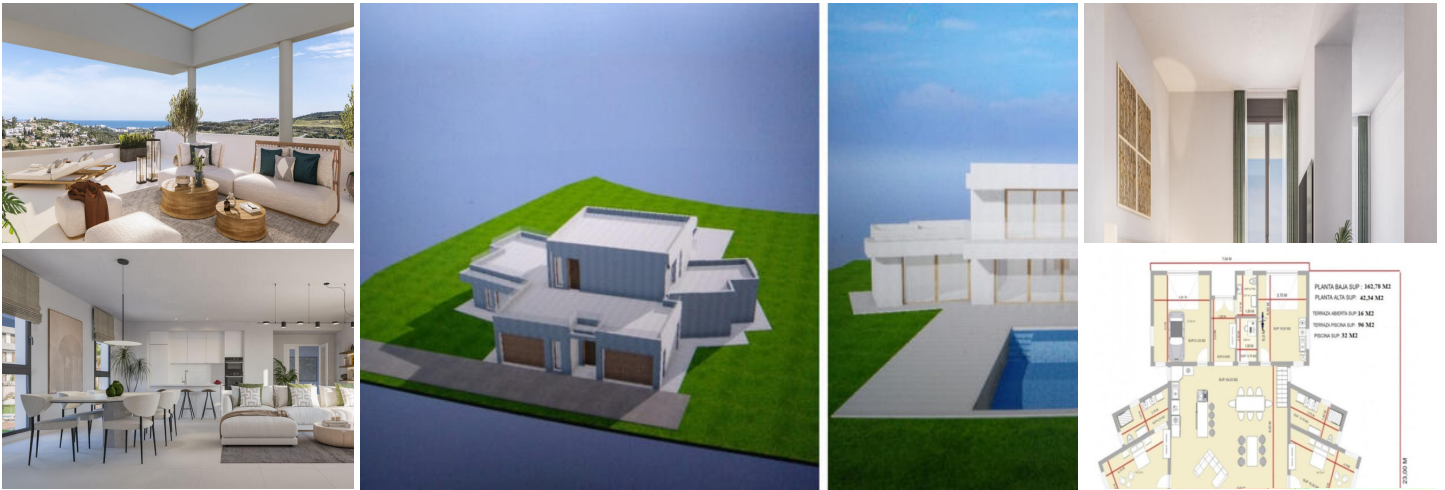

3 sovrum Villa till salu i Benissa, Alicante

875.600€

This beautiful modern villa is part of a project of 5 villas to be built in 2024 on a flat plot right by the beach at Cala Advocat in Benissa. Due to its short location on the beach there are views over the sea, the pine trees that currently partially obstruct the view will be pruned, making the view even more expansive. Each villa has a private plot with its own entrance, driveway and swimming pool. The villa is spread over two floors and also has two garages. You enter the house in a hallway that opens into a spacious living-dining room with a fully equipped open kitchen with a cooking island. On both the left - and right side there is a double bedroom with an en suite bathroom. There is also a guest toilet, an office space and a laundry room in one of the two garages. The upper floor comprises a double bedroom with a large en suite bathroom, a dressing room and a balcony. Outside is a partly covered terrace with an outdoor kitchen and barbecue. Adjacent is a swimming pool completely surrounded by a sun terrace. The garden will be landscaped with gravel. A 5-minute walk will take you to the beautiful beach of Cala Advocat, where there is also a small hotel with a restaurant. At 10 minutes you reach both the cosy fishing village of Moraira and the tourist resort of Calpe. The villas are built with materials of the highest quality. Currently there are still 3 villas available.