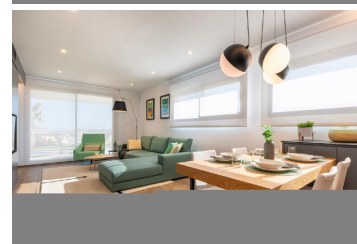

3 sovrum Lägenhet till salu i Benitachell, Alicante

408.000€

Discover this stunning new-build flat, perfect for lovers of peace and nature. Located in the exclusive Monte Cala urbanisation, an offshoot of the prestigious Cumbre del Sol resort, this property offers breathtaking views over an adjacent nature reserve. Just a stone's throw away is a viewpoint with panoramic views of the idyllic Cala Llebeig beach, easily accessible via a short walk through nature.

The flat features a spacious living-dining room with a luxurious open-plan kitchen, three comfortable bedrooms, two modern bathrooms and a convenient laundry room. Enjoy outdoor living on the terrace with private garden, accessible from both the living room and master bedroom via sliding windows that provide abundant natural light.

This exclusive complex offers excellent amenities, including two beautiful swimming pools with breathtaking views. A playground, social club and parking facilities add further value to this unique living environment.

Conveniently located just 13 minutes' drive from the bustling coastal village of Moraira and 20 minutes from Jávea, this flat is also an attractive investment opportunity. Explore a range of options within the complex, with prices ranging from €298,000 to €560,000, suitable for various budgets and preferences. Be quick as availability is limited and prices are informative and subject to change. Take advantage of this unique opportunity and make your dream of a luxury Mediterranean lifestyle a reality!

3 sovrum

Air conditioning

Garden

2 badrum

Alarm

Terrace

157m² Bygg storlek

Fitted wardrobes

Underfloor heating

Fastighet som marknadsförs av Jávea Estates

www.spainpropertyportal.com/sv/