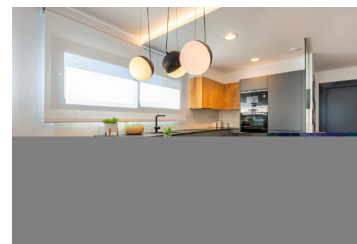

3 sovrum Lägenhet till salu i Benitachell, Alicante

408.000€

Discover this stunning new-build flat, perfect for lovers of peace and nature. Located in the exclusive Monte Cala urbanisation, an offshoot of the prestigious Cumbre del Sol resort, this property offers breathtaking views over an adjacent nature reserve. Just a stone's throw away is a viewpoint with panoramic views of the idyllic Cala Llebeig beach, easily accessible via a short walk through nature.

The flat features a spacious living-dining room with a luxurious open-plan kitchen, three comfortable bedrooms, two modern bathrooms and a convenient laundry room. Enjoy outdoor living on the terrace with private garden, accessible from both the living room and master bedroom via sliding windows that provide abundant natural light.

This exclusive complex offers excellent amenities, including two beautiful swimming pools with breathtaking views. A playground, social club and parking facilities add further value to this unique living environment.

Conveniently located just 13 minutes' drive from the bustling coastal village of Moraira and 20 minutes from Jávea, this flat is also an attractive investment opportunity. Explore a range of options within the complex, with prices ranging from €298,000 to €560,000, suitable for various budgets and preferences. Be quick as availability is limited and prices are informative and subject to change. Take advantage of this unique opportunity and make your dream of a luxury Mediterranean lifestyle a reality!

3 sovrum

Air conditioning

Garden

2 badrum

Alarm

Terrace

157m² Bygg storlek

Fitted wardrobes

Underfloor heating

Fastighet som marknadsförs av Jávea Estates

www.spainpropertyportal.com/sv/