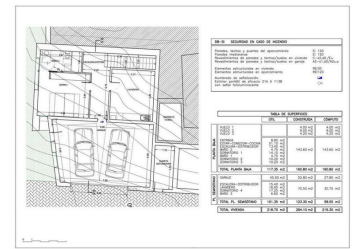

## 4 sovrum Villa till salu i Benissa, Alicante

1.125.000€

Modern new build villa for sale in Benissa, south facing and only 1.5km from the beach of Fustera. The villa has an entrance hall, a living dining room with a fully equipped open kitchen with direct access to the covered terrace with an outdoor kitchen and the pool. In the night area there are 2 bedrooms that share a bathroom and there is also the master bedroom with en suite bathroom. The bedrooms have direct access to the terrace and pool. In a lower level there is a further double bedroom with en suite bathroom. There is also a garage for 2 cars with direct access to the house and a spacious laundry/storage room. The house is equipped with a hot/cold ducted air conditioning, pre-installation of underfloor heating, electric shutters, etc.