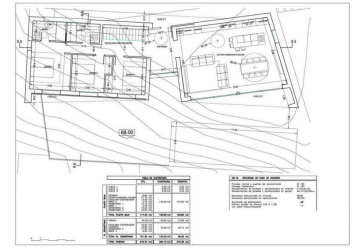

## 4 sovrum Villa till salu i Benissa, Alicante

1.125.000€

Modern new build villa for sale in Benissa, south facing and only 1.5km from the beach of Fustera. The villa has an entrance hall, a living dining room with a fully equipped open kitchen with direct access to the covered terrace with an outdoor kitchen and the pool. In the night area there are 2 bedrooms that share a bathroom and there is also the master bedroom with en suite bathroom. The bedrooms have direct access to the terrace and pool. In a lower level there is a further double bedroom with en suite bathroom. There is also a garage for 2 cars with direct access to the house and a spacious laundry/storage room. The house is equipped with a hot/cold ducted air conditioning, pre-installation of underfloor heating, electric shutters, etc.