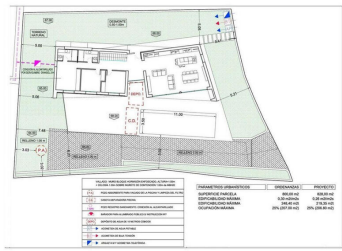

## 4 sovrum Villa till salu i Benissa, Alicante

1.125.000€

Modern new build villa for sale in Benissa, south facing and only 1.5km from the beach of Fustera. The villa has an entrance hall, a living dining room with a fully equipped open kitchen with direct access to the covered terrace with an outdoor kitchen and the pool. In the night area there are 2 bedrooms that share a bathroom and there is also the master bedroom with en suite bathroom. The bedrooms have direct access to the terrace and pool. In a lower level there is a further double bedroom with en suite bathroom. There is also a garage for 2 cars with direct access to the house and a spacious laundry/storage room. The house is equipped with a hot/cold ducted air conditioning, pre-installation of underfloor heating, electric shutters, etc.