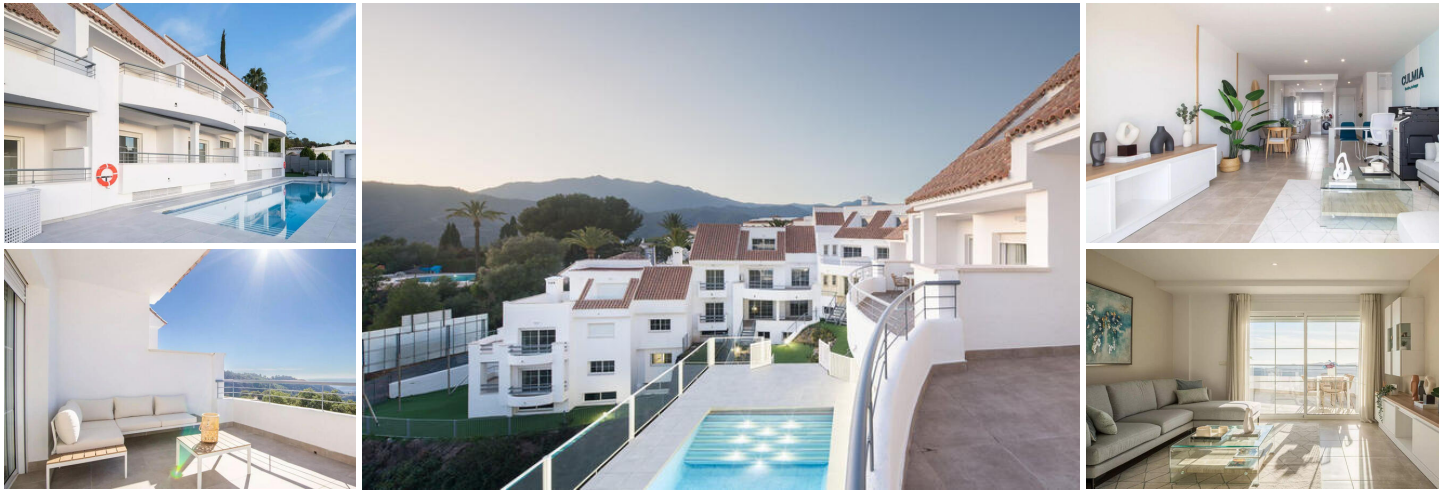

2 sovrum Lägenhet till salu i Istan, Málaga

259.000€

ISTAN / MARBELLA ... Brand new Apartments with amazing views, key-ready

FREE Notary fees exclusively when you purchase a new property with MarBanus Estates

Istán enjoys excellent connectivity with Marbella, Estepona, and other cities. It's only a 15-minute drive from Puerto Banús, and Malaga Airport is accessible within 45 minutes. This location is ideal for engaging in various sports activities, ranging from water sports to golf. It is a destination at exquisite natural beauty, but it also boasts the best prices in the area, making it an excellent investment opportunity.

A hidden gem on the Costa del Sol, surrounded by beautiful mountains, offering magnificent views of the sea and the Embalse de la Concepción reservoir.

The development consists of 22 apartments with different layouts, including 1 and 2 bedroom units, spread over three separate buildings. Many of these apartments also have parking spaces and storage rooms.