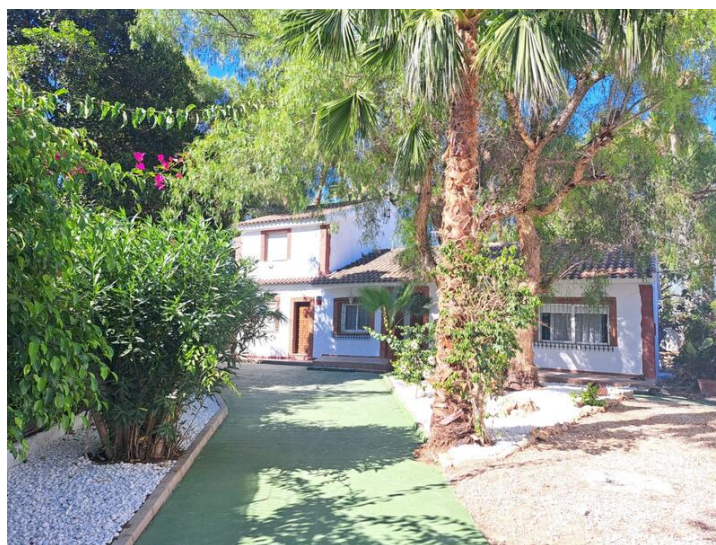

5 sovrum Grottahus till salu i Orihuela, Alicante

450.000€

A typical Spanish finca located in Desamparados (Orihuela) 30 minutes from the coasts and 5 minutes from all utilities. This finca offers a harmonious combination of traditional charm and modern comforts, located in a quiet and picturesque area, ideal for both permanent living and holidays.

The terrain

Size : 11,000 m² Landscaped Area : 1,500 m² fully landscaped with a variety of plants, including colorful flowers, fragrant herbs, olive and orange trees, and Mediterranean shrubs. The landscaped area has a well-maintained lawn and graceful garden paths. Swimming pool : A beautiful swimming pool 4x8, strategically located so that it benefits from maximum hours of sunshine. Around the pool there are comfortable sun loungers, parasols and a covered lounge area for relaxation in the shade.

Other characteristics

Living area : A spacious living room with a fireplace, comfortable seating and large windows overlooking the landscaped grounds and pool. Dining room : A separate dining room, ideal for family meals and entertaining guests, with direct access to a terrace. Terraces : Several covered and open terraces surround the finca, perfect for enjoying the serene surroundings and the warm Spanish climate. Outbuildings : Possibly a small storage space or a guest house on the property, depending on the specific finca.