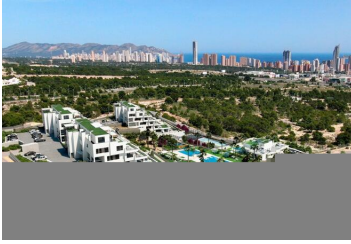

### NEW BUILD RESIDENTIAL COMPLEX IN FINESTRAT WITH THE SEA VIEWS

New Build luxury residential complex in Finestrat.

Complex consists of duplexes, apartments, penthouses and independent villas.

The complex consists of 3 blocks: 2 blocks of 7 floors and 1 of 5.

Closed luxury complex with communal areas, sea and Benidorm skyline views located few kilometres from the bustling beach life, shopping centre and sandy beaches.

The delivery of the complex is April 2025.