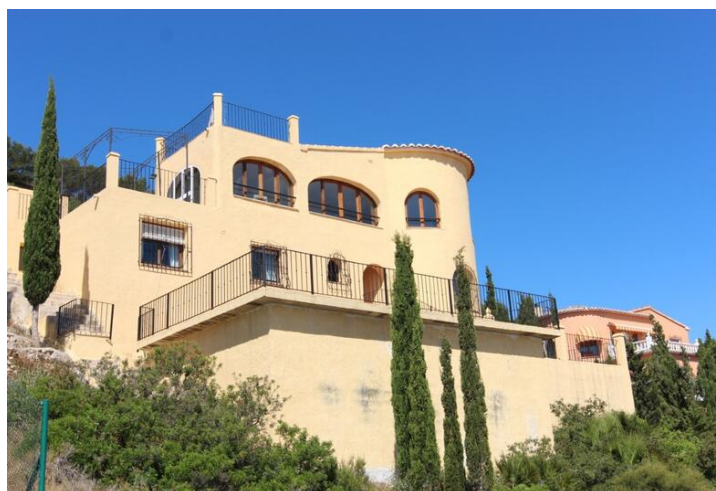

5 sovrum Villa till salu i Benitachell, Alicante

690.000€

Traditional style villa with sea view and 5 bedrooms for sale in Benitachell. The villa is south-east facing and overlooks the sea and the Granadella nature park. It is located in the well-known urbanization Cumbre del Sol close to the Lady Elizabeth International School and some shops, bars and restaurants. The house is distributed over 2 levels, on the ground floor there is a spacious living room from where you can enjoy beautiful views of the sea, a separate kitchen with access to a terrace and a bathroom. On a lower floor that is accessible by an internal and an external staircase, there are 2 double bedrooms with their own en-suite bathroom and a third and a fourth double bedroom that share a bathroom. On this floor there is also an extra large space and various smaller storage spaces. The swimming pool is surrounded by a spacious terrace. There is also a carport and a solarium.

 5 sovrum
 748m² Tomtstorlek
 fitted wardrobes

 4 badrum
 newly built

 360m² Bygg storlek
 car port

Fastighet som marknadsförs av Signature Villas SL

www.spainpropertyportal.com/sv/