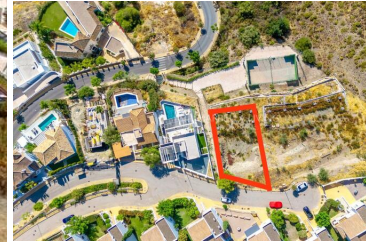

Landa till salu i Benahavis, Málaga

440.000€

thisDesc

-  0 sovrum
-  588m² Tomtstorlek
-  Mountain view
-  Panoramic view
-  Close to golf

-  0 badrum
-  Amenities near
-  Golf view
-  Street view
-  Close to schools

-  435m² Bygg storlek
-  Country view
-  Gated community
-  Close to sea / beach