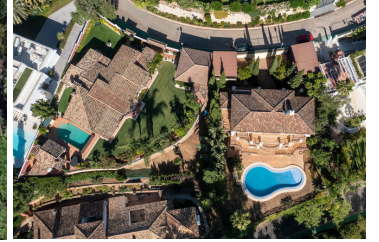

6 chambre Villa à vendre dans Benahavis, Málaga

1.995.000€

Amazing 6-bed mansion style villa in frontline golf in Benahavis. Situated frontline La Quinta Golf and overlooking La Concha Mountain with stunning panoramic views. The living and dining area are large and with fireplace and the kitchen fully fitted. The rooms count with beautiful large terraces with direct access to the garden. The outdoor space is great with private pool and garden, BBQ area and a carport for 4 cars. The property includes high quality finishes like marble floors, hot/cold AC system, alarm, cinema room and gym. The villa is located within a gated urbanization with security and close to all amenities.