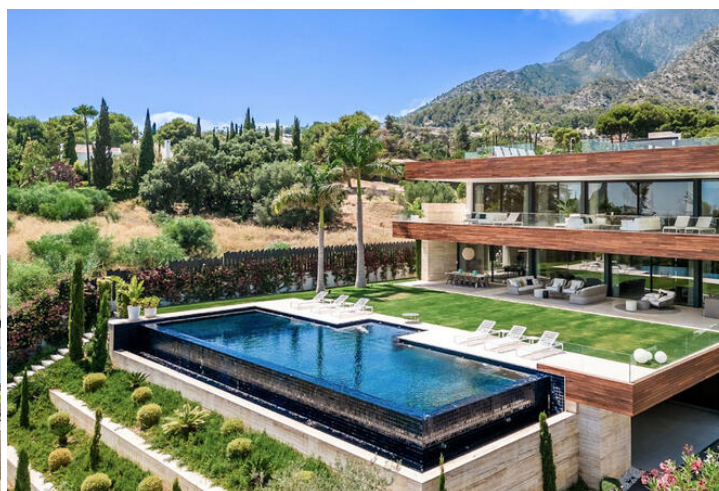

## 9 sovrum Villa till salu i Sierra Blanca, Málaga

16.900.000€

Located in the exclusive gated community with 24 hours security of Cascada de Camoján, this contemporary villa is certain to meet the needs of the most discerning buyer. Finished in July 2022, this estate is one of the best properties on the market in Marbella, and the perfect private setting to relax and unwind. You will enjoy breath-taking panoramic views of the Mediterranean and the emblematic La Concha Mountain from every spot of the 3,000 square meter plot, which includes two magnificent private gardens, one of which has an infinity swimming pool with integrated Jacuzzi. To make this 1,598 sqm villa unique, a variety of materials are used, like the iroko wood and Travertine marble that shape the distinct facades. The entrance, with double-height ceilings, features a beautiful symmetrical staircase with glass railings resembling marble floating steps. White lacquer carpentry and natural marble floors contrast beautifully with the varnished oak wood details and black lacquered aluminium. The 9 bedrooms of the property are enhanced by the flawless luxurious bathrooms finished in natural marble and the custom-finished dressing rooms in oak. The kitchen is fully furnished with Gaggenau appliances and a large porcelain countertop and island. Other features of this amazing estate are a lift, games room, a spa with massage room, Jacuzzi, Turkish bath, sauna, and independent toilets and staff quarters. There is also an underground garage with space for +7 cars, a dream come true for any car collector. Its location in one of the most prestigious areas of Marbella's Golden Mile and the sheer luxury in every detail make this villa a truly dream property.