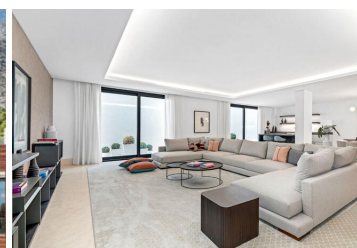

## 9 sovrum Villa till salu i Sierra Blanca, Málaga

16.900.000€

Located in the exclusive gated community with 24 hours security of Cascada de Camoján, this contemporary villa is certain to meet the needs of the most discerning buyer. Finished in July 2022, this estate is one of the best properties on the market in Marbella, and the perfect private setting to relax and unwind. You will enjoy breath-taking panoramic views of the Mediterranean and the emblematic La Concha Mountain from every spot of the 3,000 square meter plot, which includes two magnificent private gardens, one of which has an infinity swimming pool with integrated Jacuzzi. To make this 1,598 sqm villa unique, a variety of materials are used, like the iroko wood and Travertine marble that shape the distinct facades. The entrance, with double-height ceilings, features a beautiful symmetrical staircase with glass railings resembling marble floating steps. White lacquer carpentry and natural marble floors contrast beautifully with the varnished oak wood details and black lacquered aluminium. The 9 bedrooms of the property are enhanced by the flawless luxurious bathrooms finished in natural marble and the custom-finished dressing rooms in oak. The kitchen is fully furnished with Gaggenau appliances and a large porcelain countertop and island. Other features of this amazing estate are a lift, games room, a spa with massage room, Jacuzzi, Turkish bath, sauna, and independent toilets and staff quarters. There is also an underground garage with space for +7 cars, a dream come true for any car collector. Its location in one of the most prestigious areas of Marbella's Golden Mile and the sheer luxury in every detail make this villa a truly dream property.