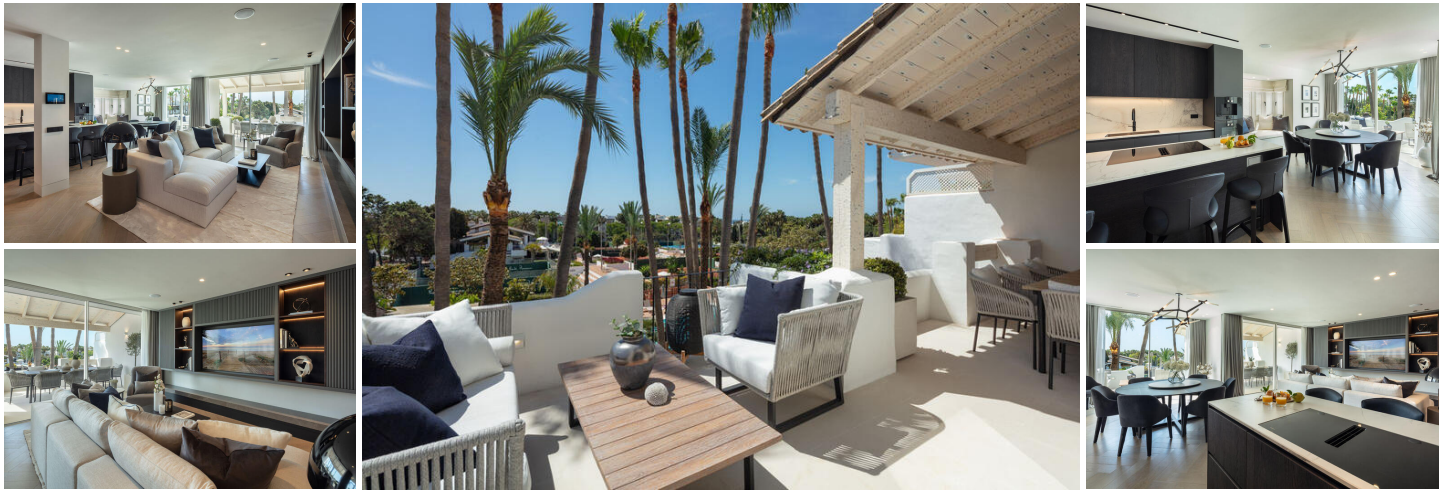

3 sovrum Lägenhet till salu i Golden Mile, Málaga

6.500.000€

Located in the exclusive 5-star Puente Romano Resort in the heart of Marbella's golden mile, it is one of the most exclusive properties on the market today. This penthouse is a beautifully appointed apartment complex surrounded by tropical gardens in the Andalusian gardens of Puente Romano, just a short walk from the sandy beaches and calm waters of the Mediterranean Sea. Three en-suite bedrooms and a large, well-proportioned living room. The 20 square meter house has two covered floors. Once on the ground floor, the living room features large windows that flood the room with light. Modern design brings simplicity and convenience to the kitchen and dining room through the use of natural materials, including high-quality appliances from Gaggenau and Miele. Head up the stairs to the first floor where you will find two large bedrooms, including the master suite. This room has a large storage closet and en-suite bathroom with walk-in shower and bathtub. On the first floor there is also a well-appointed en-suite bedroom with a beautiful view of the Puente Romano gardens. On the first floor you will find a third double bedroom, next to the living room, overlooking the rear gardens. Decorated in neutral colours and luxurious fabrics to create a comfortable and tranquil environment, this room has an en-suite bathroom with walk-in shower and quality fixtures, creating a functional and functional space. Puente Romano Resort is located on the famous Golden Mile in Marbella. A sought-after waterfront paradise with rustic design and a boutique feel. There is a small hotel, several excellent restaurants, and several private and valuable residences. Surrounded by tropical gardens, the selected communities are full of Andalusian charm and character. This shopping area offers excellent restaurants and bars, as well as the famous Puente Romano tennis club, which hosts world championships and social events.