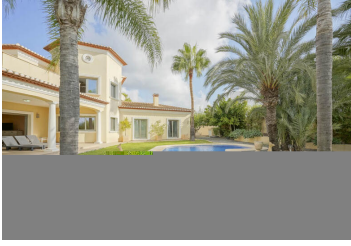

4 chambre Villa à vendre dans Benissa, Alicante

1.350.000€

This traditional Spanish villa is located in a quiet area in Benissa a short distance from the coast. The ground floor comprises a spacious living-dining room, a fully equipped, modern kitchen and three double bedrooms, each with a private bathroom. The master bedroom is on the first floor and has a very spacious bathroom with sea views, a dressing room and a large terrace from where you can also enjoy the beautiful views of the Peñon de Ifach and the sea. Both the living room and all bedrooms on the ground floor have direct access through sliding windows to the spacious covered terrace. From the terrace you have views over the large swimming pool surrounded by a beautiful mature Mediterranean garden with several palm trees. On the other side of the villa is a large driveway with a carport and parking space for several cars. In the basement there is another laundry room and a storage room. The villa has underfloor heating, air conditioning, shutters, automatic irrigation and solar panels. In less than 5 minutes you reach the coast of Benissa where there are several idyllic beaches. In less than 10 minutes you reach the tourist port village of Moraira and in just 15 minutes you are in the lively seaside town of Calpe.