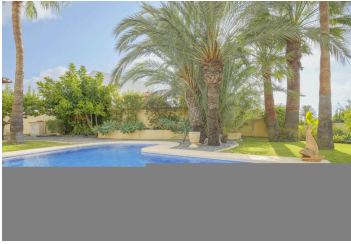

4 chambre Villa à vendre dans Benissa, Alicante

1.350.000€

This traditional Spanish villa is located in a quiet area in Benissa a short distance from the coast. The ground floor comprises a spacious living-dining room, a fully equipped, modern kitchen and three double bedrooms, each with a private bathroom. The master bedroom is on the first floor and has a very spacious bathroom with sea views, a dressing room and a large terrace from where you can also enjoy the beautiful views of the Peñon de Ifach and the sea. Both the living room and all bedrooms on the ground floor have direct access through sliding windows to the spacious covered terrace. From the terrace you have views over the large swimming pool surrounded by a beautiful mature Mediterranean garden with several palm trees. On the other side of the villa is a large driveway with a carport and parking space for several cars. In the basement there is another laundry room and a storage room. The villa has underfloor heating, air conditioning, shutters, automatic irrigation and solar panels. In less than 5 minutes you reach the coast of Benissa where there are several idyllic beaches. In less than 10 minutes you reach the tourist port village of Moraira and in just 15 minutes you are in the lively seaside town of Calpe.