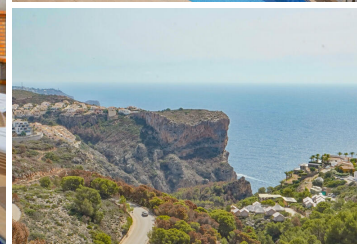

## 3 sovrum Villa till salu i Benitachell, Alicante

715.000€

Located in Cumbre del Sol, this villa offers breathtaking views over the cliffs and the azure Mediterranean Sea. The villa is spread over two floors. On the first floor is a living-dining room with a stove, a half-open kitchen and a double bedroom with an ensuite bathroom. Through sliding windows there is direct access to a large terrace from both the bedroom and the living room. The ground floor consists of two double bedrooms, two bathrooms and an extra room that could possibly be used as a single room. Outside, there is a large poolside terrace and a barbecue. There is also a terrace surrounded by fruit trees on the north side. The villa has air conditioning and underfloor heating. There is also parking space for two cars. There is also a project approved to extend the villa by 100 m<sup>2</sup> if required. The villa is just 4 minutes' drive from the idyllic pebble beach of Cala Moraig and 10 minutes from the tourist coastal village of Moraira and has a rental licence. Jávea can be reached in 20 minutes. Both the international school and several large supermarkets can be reached in just 5 minutes.