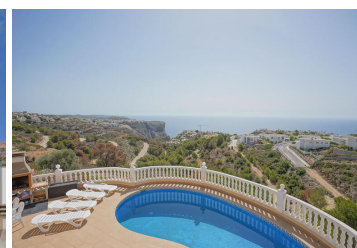

## 3 sovrum Villa till salu i Benitachell, Alicante

715.000€

Located in Cumbre del Sol, this villa offers breathtaking views over the cliffs and the azure Mediterranean Sea. The villa is spread over two floors. On the first floor is a living-dining room with a stove, a half-open kitchen and a double bedroom with an ensuite bathroom. Through sliding windows there is direct access to a large terrace from both the bedroom and the living room. The ground floor consists of two double bedrooms, two bathrooms and an extra room that could possibly be used as a single room. Outside, there is a large poolside terrace and a barbecue. There is also a terrace surrounded by fruit trees on the north side. The villa has air conditioning and underfloor heating. There is also parking space for two cars. There is also a project approved to extend the villa by 100 m<sup>2</sup> if required. The villa is just 4 minutes' drive from the idyllic pebble beach of Cala Moraig and 10 minutes from the tourist coastal village of Moraira and has a rental licence. Jávea can be reached in 20 minutes. Both the international school and several large supermarkets can be reached in just 5 minutes.