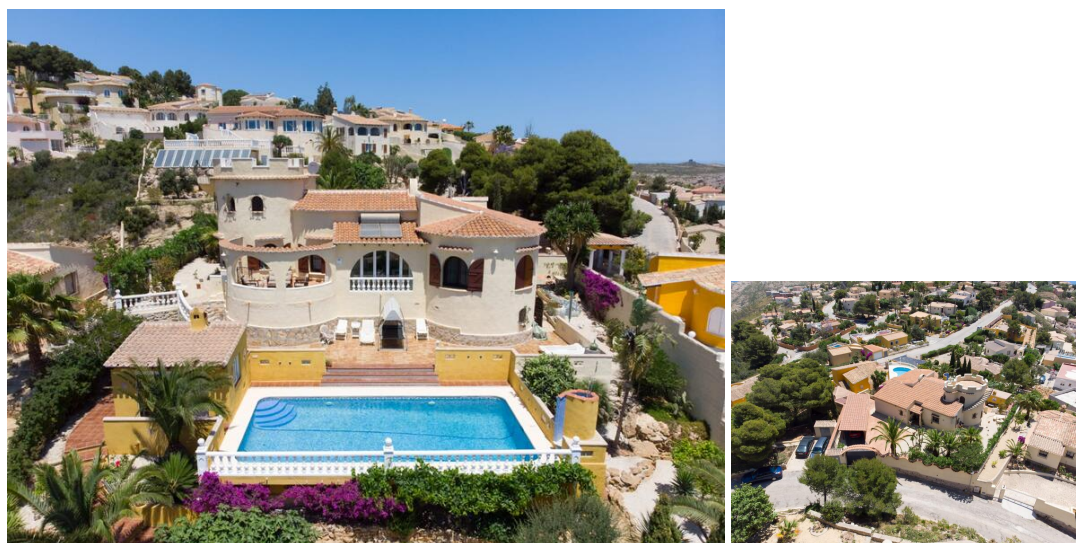

## 5 soveværelse Villa til salg i Benitachell, Alicante

605.000€

This traditional villa is located in the Cumbre del Sol residential resort. There are sea views from the terrace as well as from all rooms. The villa is spread over three floors. The ground floor comprises a lounge with a fireplace, a dining room, a kitchen, three double bedrooms, one with an en suite bathroom, a separate bathroom, a naya and a terrace. In the tower there is a fourth bedroom with access to the roof terrace where you can enjoy breathtaking 180° views. The basement comprises a fifth bedroom with a bathroom and a storage room. Outside is a swimming pool with a large terrace, an outdoor shower and an outdoor kitchen with a barbecue. There is also large driveway and a carport with space for two cars. The villa is surrounded by a Mediterranean garden with automatic irrigation. Cumbre del Sol is located in Benitachell municipality between Jávea and Moraira. Several beautiful beaches are less than a km away, there is also a large international school, a supermarket, a pharmacy and several bars and restaurants.