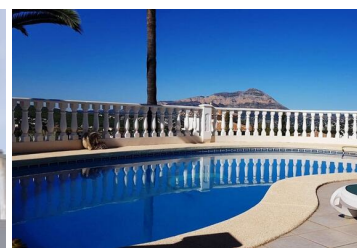

5 sovrum Villa till salu i Benitachell, Alicante

561.750€

Situated a mere 3 minutes away from the prestigious Lady Elizabeth School, this location ensures a quick and effortless commute for your family's educational needs. With an open plan kitchen/living/dining room offering ample space for entertaining family and friends. Phenomenal views of the valley and Montgó in the distance, this property must be seen to be truly appreciated.