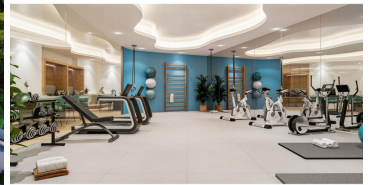

3 sovrum Lägenhet till salu i Guadalmina Baja, Málaga

890.000€

MARBELLA, GUADALMINA GOLF, BRAND NEW

FREE Notary fees exclusively when you purchase a new property with MarBanus Estates

A spectacular project of 34 amazing apartments and penthouses, of 2,3 and 4 bedrooms, in a perfect location, for you to enjoy the Mediterranean lifestyle.

The urbanization will have pleasant communal spaces such as swimming pool, garden areas, Co-Working space and Gym.

The modern design and the avant-garde architecture offers open and bright spaces, to enjoy and relax in one of the most privileged spots in the world. The urbanization will have pleasant communal spaces such as a swimming pool, landscaped gardens, Co-Working space and fitness area. The complex, which will be completely gated, will also have permanent surveillance cameras and concierge service.

equipped with the comfort and elegance provided by its large windows, its fabulous terraces and the views of the Guadalmina golf course.

The modern design and avant-garde architecture offers open and bright spaces, to enjoy and relax in one of the most privileged areas of the world.

The kitchens have been superbly equipped with top-notch appliances. In addition, we offer you the possibility to customize your kitchen to your liking, with a wide variety of possibilities, styles and Premium finishes.

3 sovrum	3 badrum	154m² Bygg storlek
☒ Close To Golf	☒ Urbanisation	☒ Close To Shops
☒ Close To Town	☒ Close To Schools	☒ Frontline Golf
☒ South	☒ South West	☒ Excellent
☒ Communal Pool	☒ Air Conditioning	☒ Pre Installed A/C
☒ Hot A/C	☒ Cold A/C	☒ Golf
☒ Garden	☒ Pool	☒ Urban
☒ Covered Terrace	☒ Near Transport	☒ Lift