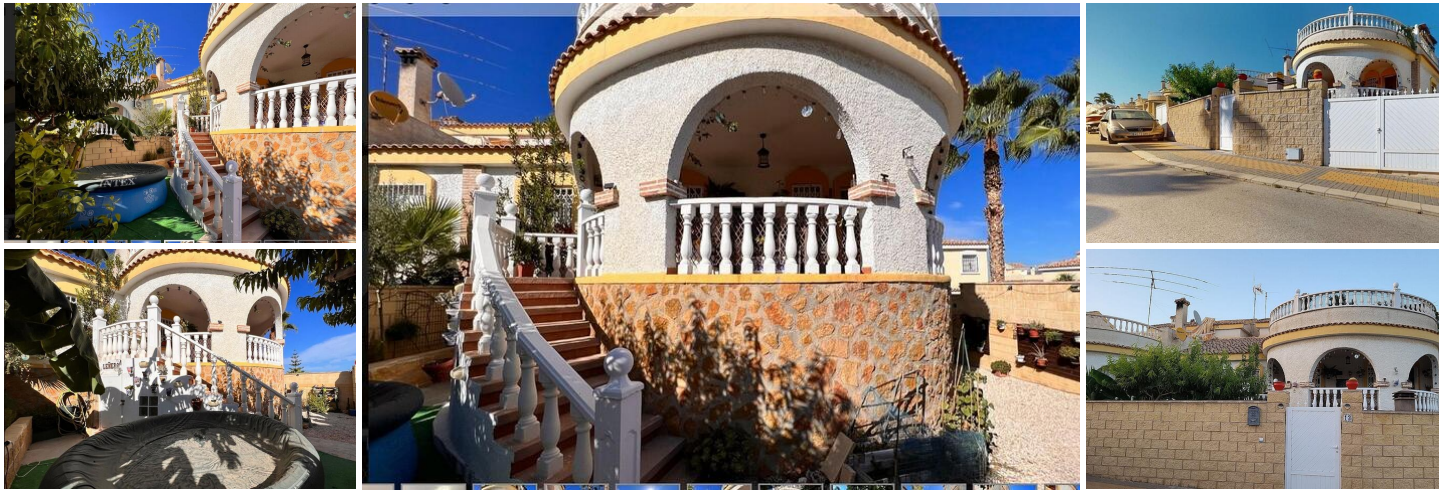

4 sovrum Duplex till salu i Monforte del Cid, Alicante

192.995€

Beautiful 4-bedroom semi-detached house in Monforte del Cid. This charming property is located in Monforte Del Cid and offers a comfortable and elegant lifestyle. With a modern and cozy design, this semi-detached house has 4 spacious rooms that provide spaciousness and comfort to its residents.

The house has 3 bathrooms, all of them equipped with modern accessories and high quality finishes. The water system guarantees a constant and efficient supply to cover daily needs.

The indoor environment remains pleasant all year round thanks to split air conditioning, allowing the temperature to be adjusted according to individual preferences. Built-in wardrobes in the bedrooms offer ample storage space and help maintain a tidy environment.

The bright garden, adorned with trees and cared for down to the last detail, provides a perfect outdoor space to relax and enjoy pleasant moments. The presence of portholes in different areas of the house ensures efficient natural lighting and a bright atmosphere.

The property also includes a barbecue, patio, pergola and a terrace where you can host social gatherings, family events or simply enjoy the fresh air. The armored door provides additional security to the home.