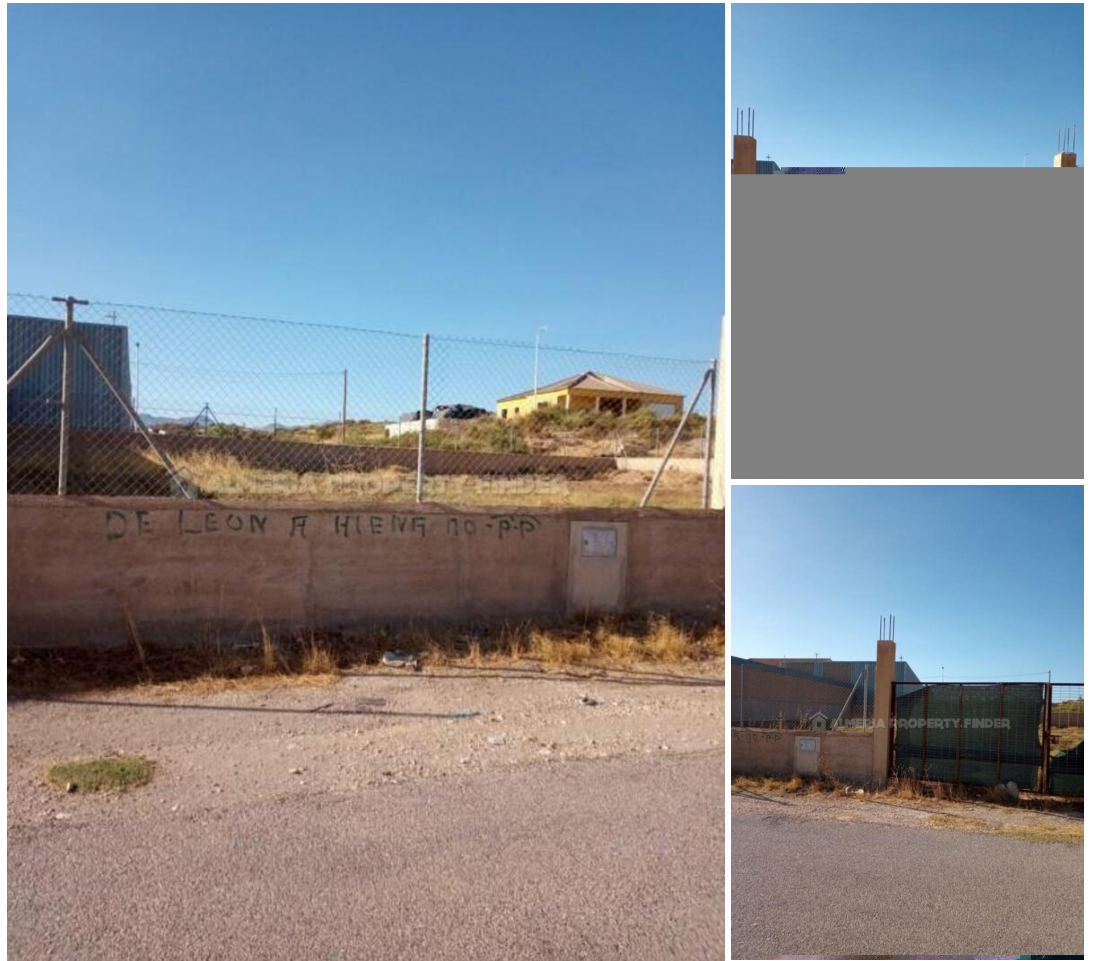

Landa för långsiktig hyra i Albox, Almería

200€ p/m

Terreno Maria - Land in the Albox area.

A beautiful and well-located site for rent just outside the center of Albox. The site is located in the vicinity of the industry. The street where the site is located will be widened in the future to provide better access for trucks to supply the traders.

This terrain has an area of 800 m² and is equipped with electricity and water connections and is completely surrounded by a stone wall and wire.

This makes the site ideal for the storage of goods. A mobile unit can always be placed on the site to serve as an office for the storage or sale of goods such as building materials, for example.

 0 badrum

 800m² Tomtstorlek