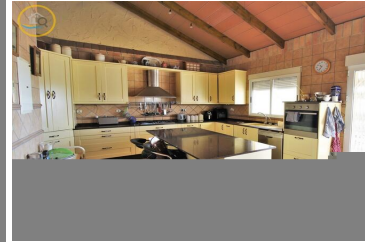

## 3 sovrum Radhus till salu i Rojasles, Alicante

328.000€

Located in the Rojasles area, is an impressive townhouse project featuring three bedrooms, two bathrooms, and a guest toilet, situated in a residential zone. This luxurious townhouse boasts a spacious living/dining area with doors opening to the garden, providing the option to add a private pool. The open kitchen comes equipped with integrated appliances, including an oven, ceramic hob, extractor, fridge/freezer, washing machine, dishwasher, and microwave. The master bedroom features walk-in closets and an en-suite bathroom. A staircase leads to the first floor, where you'll find two additional double bedrooms, both with built-in wardrobes, a full bathroom, and the option to add a rooftop solarium to the property. Rojasles is a charming village full of character, offering various local amenities such as banks, supermarkets, shops, bars, and a plethora of restaurants. Additionally, Guardamar Beach is just a 15-minute drive away, while Alicante Airport is approximately 40 minutes by car. Discover the epitome of comfort and style, where luxury meets contemporary living. We offer excellent low-cost Spanish mortgages and also various UK additional funding options, please contact us for full details by return and our highly respected Brokers can offer quick pre-acceptance (sts). Our long established group are the leading company for relaxed and informative twice weekly 3-4 day £99 per person, 'inclusive' Viewing Tours. We have been offering them since 1985 & over 10,000 clients have safely purchased a home with our group. Please contact us today for full details by return. CBS2383PSL