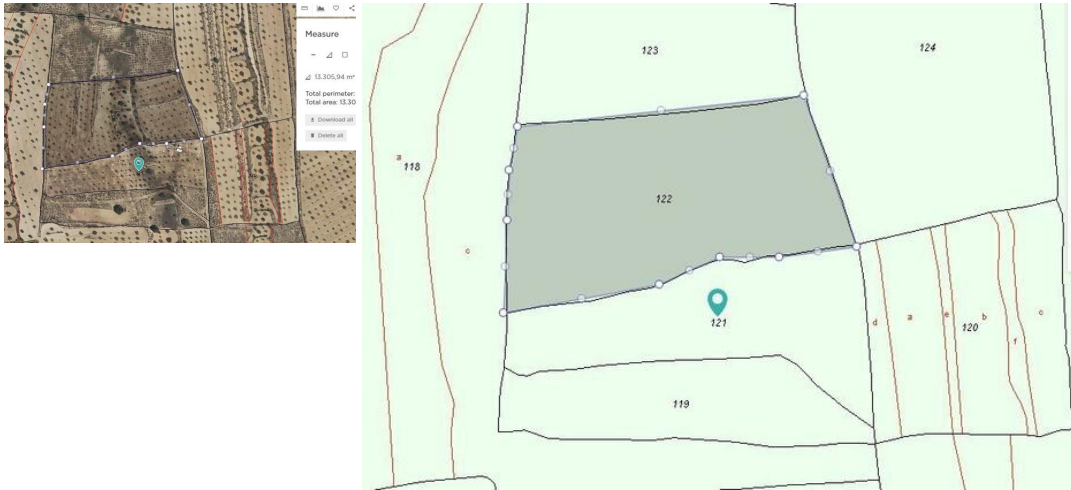

Övrig till salu i Torrevieja, Alicante

29.995€

This legal building plot is located in Jumilla. The plot has 13305 m². You will be able to build your dream house in Spain, and enjoy the lovely views from this land. We are specialists in the Costa Blanca and Costa Calida specialising in the Alicante and Murcia Inland regions with a particular emphasis on Elda, Pinoso, Aspe, Elche and surrounding areas. We are an established, well known and trusted company that has built a solid reputation amongst buyers and sellers since we began trading in 2004. We offer a complete service with no hidden charges or surprises, starting with sourcing the property, right through to completion, and an unrivalled after sales service which includes property management, building services, and general help and advice to make your new house a home. With a portfolio of well over 1400 properties for sale, we are confident that we can help, so just let us know your preferred property, budget and location, and we will do the rest.

 0 sovrum

 0 badrum

 13.305m² Tomtstorlek