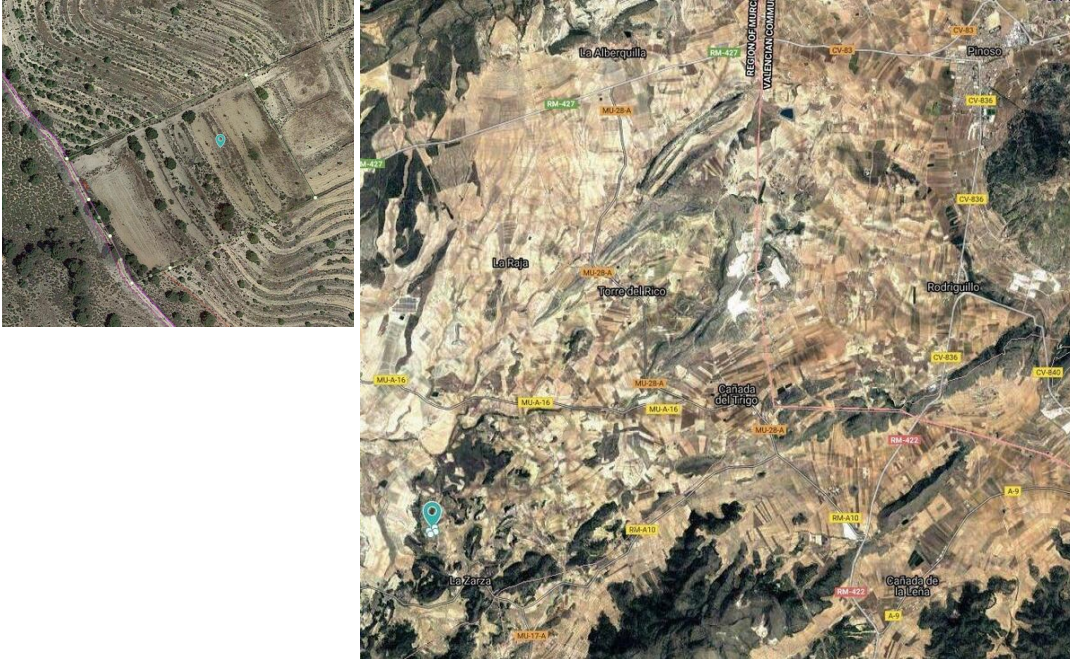

Övrig till salu i Torrevieja, Alicante

29.995€

This legal building plot is located in Jumilla. The plot has 13305 m². You will be able to build your dream house in Spain, and enjoy the lovely views from this land. We are specialists in the Costa Blanca and Costa Calida specialising in the Alicante and Murcia Inland regions with a particular emphasis on Elda, Pinoso, Aspe, Elche and surrounding areas. We are an established, well known and trusted company that has built a solid reputation amongst buyers and sellers since we began trading in 2004. We offer a complete service with no hidden charges or surprises, starting with sourcing the property, right through to completion, and an unrivalled after sales service which includes property management, building services, and general help and advice to make your new house a home. With a portfolio of well over 1400 properties for sale, we are confident that we can help, so just let us know your preferred property, budget and location, and we will do the rest.

 0 sovrum

 0 badrum

 8.802m² Tomtstorlek