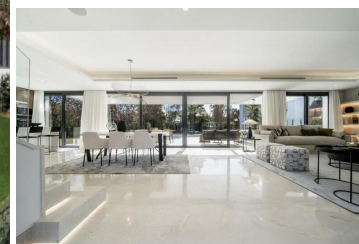

4 sovrum Villa till salu i Atalaya Isdabe, Málaga

2.200.000€

Only 1 Villa left! Fully furnished 2 luxurious modern-contemporary style Villas located next to an impressive nature area, between Marbella and Estepona, a five-minute walk from the Campanario Golf & Country Club and a ten-minute drive from the center of Puerto Banús.

The properties are designed by a renowned local architect, built with top quality materials and specifications, offering the perfect combination of luxury and comfort.

Two floors, plus basement and solarium. Built area of 538 m², Plot surfaces of 775 m² and interiors from 330 m² with porches and terraces of more than 100 m². Four bedrooms and five bathrooms, large living room and fully equipped designer kitchen, underfloor heating on the ground and first floors, air conditioning, private pool and garage for two vehicles. Final unit!