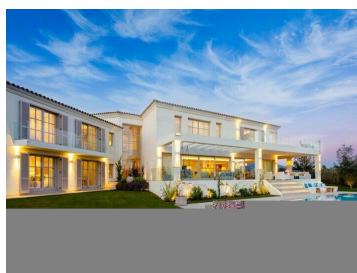

6 sovrum Villa till salu i Nueva Andalucia, Málaga

9.680.000€

Frontline golf mansion with spectacular views in Aloha A contemporary mansion located on the front line of Aloha Golf in a gated community of luxury villas.

The house features a classic exterior combined with modern top quality interior. The property consists of a main house with 5 bedrooms, including an extra large master bedroom & dressing room, and a separate 1 bedroom staff/guest house.

Exceptional panoramic Golf, Sea and Mountain views.

- | | | |
|--|---|--|
|  6 sovrum |  6 badrum |  702m ² Bygg storlek |
|  2.349m ² Tomtstorlek |  Simbassäng |  24 hour security |
|  air conditioning |  close to park |  close to schools |
|  double glazing |  fireplace |  frontline golf |
|  gated complex |  golf views |  private garden |
|  swimming pool | | |