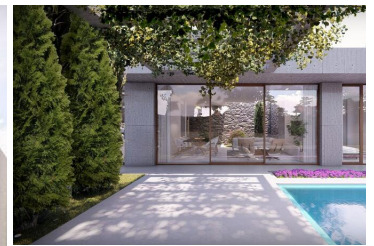

2 sovrum Villa till salu i Pego, Alicante

348.000€

1º PRESUPUESTO (INICIAL)

The new building project Verdales comprises ten semi-detached houses with an attractive contemporary design on private plots in Pego, La Marina Alta, 9 km from the beaches and 12 km from Denia, the capital.

Villa Verdales is a single storey building. As you enter, you will find spacious open-plan common areas with a large kitchen and living-dining room with an inner garden. Large windows that open completely allow the interior and exterior areas to merge, letting in a pleasant breeze in summer and the aroma of orange blossoms in spring.

Both bedrooms are separated from the common areas, with the master bedroom having an en-suite bathroom and a dressing room.

The price of 240.000 euros includes the fenced plot with a fence and a pedestrian door, turnkey construction of the house, carport (without concrete area) and garden.

The swimming pool at a price of 12.000 euros is optional. Taxes and notary and registration fees are not included.

Start of construction: February 2020

Completion: Spring 2021

Pego is a lively town of about 11.000 inhabitants with excellent communication routes. Between the city and the beaches is another jewel of La Marina Alta, the Marjal Natural Park and its great biodiversity and rivers with crystal clear water. Next to it are the fields of the famous Bomba rice. Pego is situated at the foot of the mountains, a paradise for walking or cycling.

Details of the building specifications

Exterior carpentry: PVC with swinging, folding or sliding opening, with high energy performance, resistance and high watertightness, with quality seal and very low thermal transmittance in soft, white or grey colour.

Guardian Sun type double glazing, with two colourless panes and an insulating and hygroscopic intermediate air chamber, with interior inert gas. Glazing located below 100 cm will be with laminated safety glass.

🏠 2 sovrum

🛏️ 2 badrum

🏠 118m² Bygg storlek

📏 330m² Tomtstorlek

☑️ Simbassäng