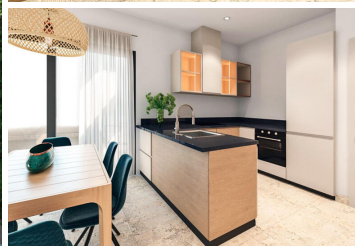

3 спальная комната вилла продается в Elx/Elche, Alicante

445.000€

The Residencial

is located at the southern end of the municipality of Elche, on Pinet Beach, next to the village of La Marina, in a unique old pinewood and golden sand beaches with clean and crystal clear waters, make it an exclusive place to live or spend time. We have designed a set of 12 independent villas in modern Mediterranean style, with private plot of different surfaces, IN THE PRICE: individual swimming pool, ducted air conditioning, panelled fridge, dishwasher, centralised opening and closing of blinds and mosquito nets on bedroom windows.