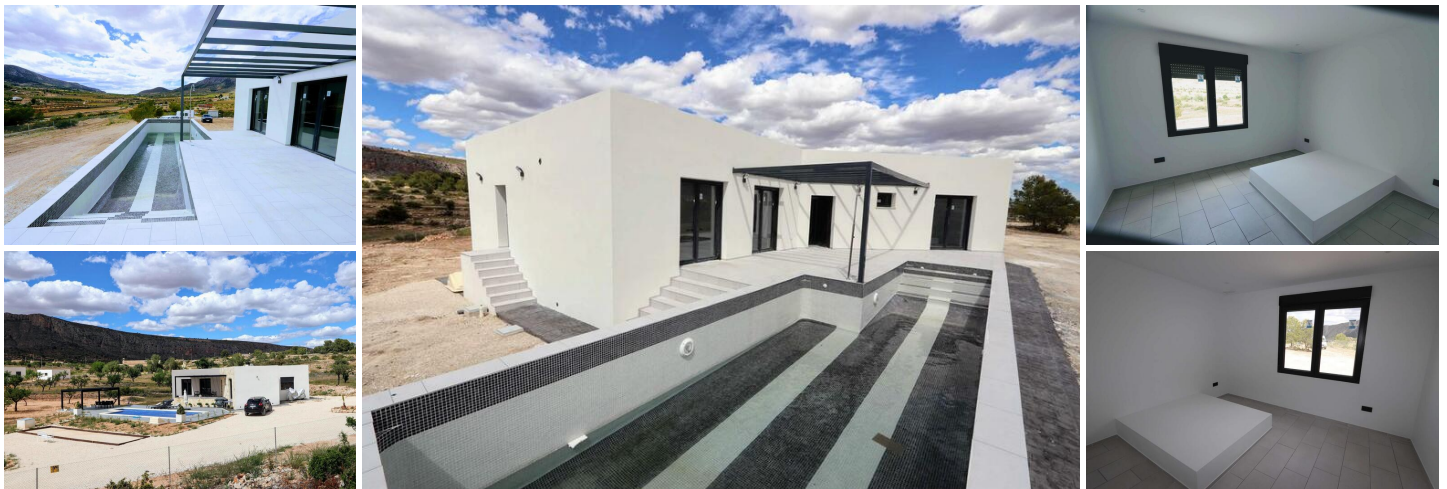

## 4 спальная комната вилла продается в Aspe, Alicante

310.924€

New build villa 4 bedroom and 8m pool. Finally a dream home for a real price. An opportunity to be the first to own a contemporary and modern Spanish villa. Hondon nieves - aspe This is a brand new build set on a beautiful country plot of 10,000sqm and there is a show house available to view ..Build time is approximately 7-9 months. The builder has plots available immediately for building, and all have breathtaking views of the sun soaked Spanish countryside Price is for plots in La Romana without pool With an Approximate size of 145 square meters, open living room + kitchen, 4 bedrooms, 2 bathrooms, front and back terrace, and 2 different façade finish to choose. • Aliso Base model: From 310.924€ (without pool) / 334.924€ (Pool & Terrace) • Aliso + Garage: From 379.670€ (including 5x6 Garage + pool + Connection Terrace) Price is for La Romana, Aspe add €55.000 With 4 bedrooms and 2 bathrooms, the open plan living/dining room leads to a new kitchen which will be fitted to your preference. Aspe is a town and municipality in the province of Alicante, Spain. The town is located in the valley of the river Vinalopó, . It is a charming town, in a rural area surrounded by mountains, vines, olives and almonds but it is also just a few minutes' drive from the bustling cities of Elche (12 km) and Alicante (25 km). Alicante airport and Costa Blanca's beaches are just 22 km away. The economy of Aspe is based on textile and footwear industries, as well as farming. Aspe is also famous for growing a special kind of grape, which is traditionally eaten at the stroke of midnight, every New Year's Eve, all across Spain.

-  4 спальни
-  10.000m<sup>2</sup> Размер участка
-  Double glazing
-  Fast Internet & Phone

-  2 ванные комнаты
-  Cess Pit / Septic Tank
-  Mains Water
-  Optional pool

-  155m<sup>2</sup> Размер сборки
-  Terrace
-  Mains Electric