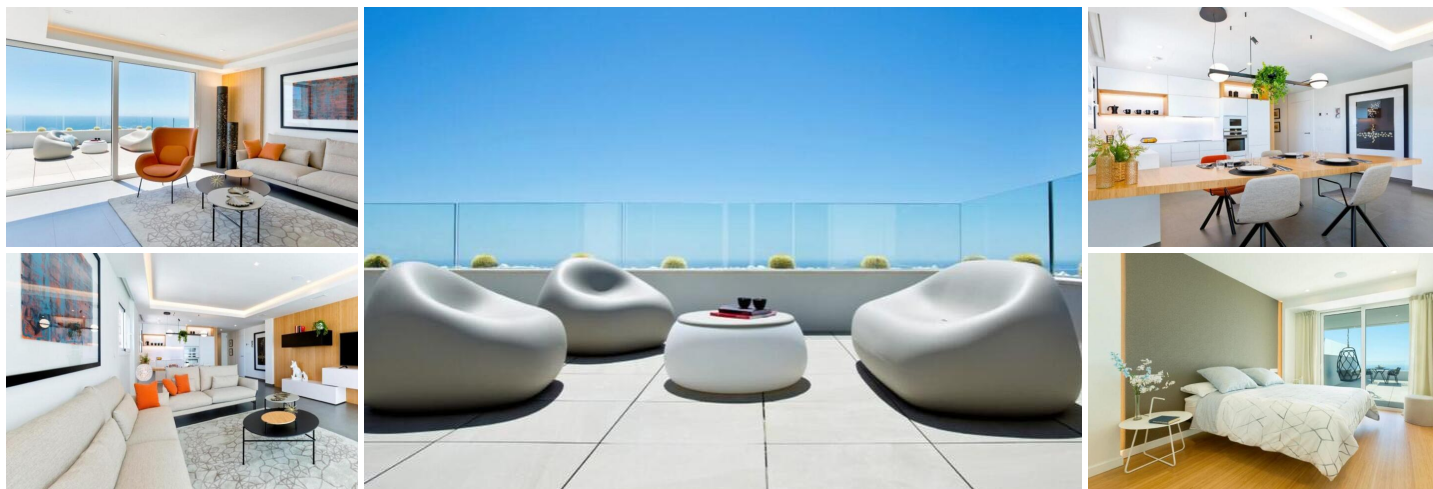

3 спальная комната квартира продается в Benitachell, Alicante

483.000€

Apartment for sale in urbanización Cumbre del Sol, located right on the beach, in the municipality of Benitachell, between Jávea and Moraira, on the Costa Blanca North. A promotion that, due to its location, enjoys the spectacular views of the sea for which the Residential Resort Cumbre del Sol is internationally recognized. A truly perfect place for those who want to enjoy the Mediterranean climate and the beautiful sunrises, in a private residence next to the sea. The residence has 24 luxury apartments that stand out for their size, with an area of more than 240m² and terraces of 40m², 3 bedrooms and with distributions designed to enjoy the sea views and the natural light, details that result in a modern and elegant design shapes. This, together with the equipment, both in materials and in technology aimed at the realization of very energy-efficient homes, makes the apartments ideal for staying all year round or for enjoying holiday periods. Each apartment also has a covered parking space with pre-installation of electric car charging point and storage.